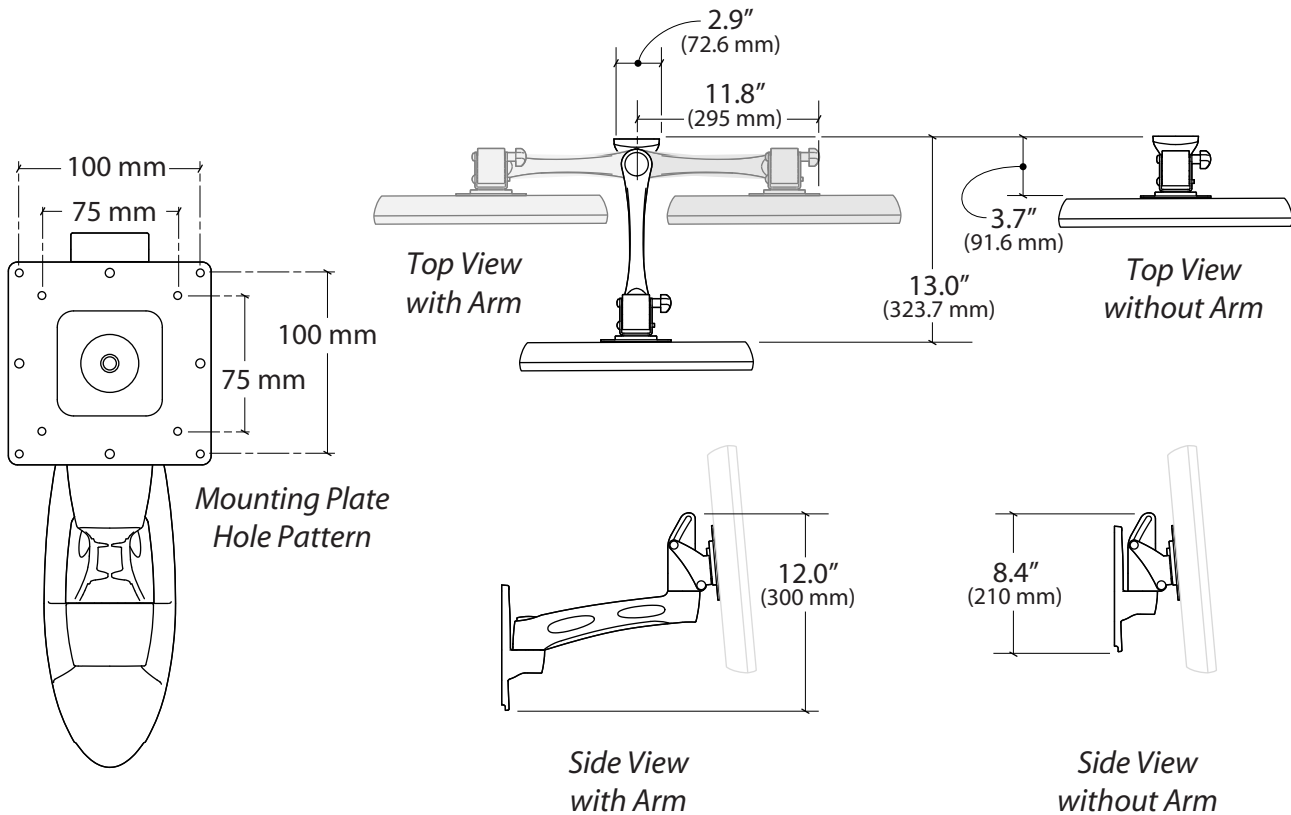

HD Wall Mount

Wall Mounting Hole pattern

Range of Motion