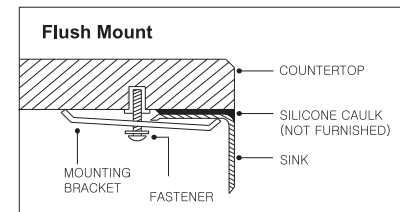

Installation profile

Project/Job name _____

Architect/Engineer _____

Contractor _____

Model _____ Q'ty _____

Notes _____