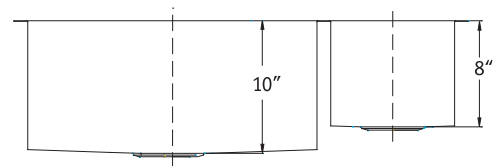

CONTEMPO SERIES

Zero Radius Undermount 70/30 Double Bowl

Model **CTO-3370SR** as shown

CTO-3370SL small bowl left (special order)

CTO-3370SR

FEATURES

- Premium grade T-304 stainless steel
- 10" & 8" depth • 18 gauge
- MegaShield™ insulation sound absorbing pad
- True zero radius ledge and bottom
- Brushed satin, rear-set drain • 3-1/2" drain opening
- Fits 36" sink base
- Supplied with cutout template, fasteners and instructions
- Complies with ASME A112.19.3-2000, UPC®
- Lifetime Limited Warranty

OPTIONAL ACCESSORIES

Bottom Grid: BG-4210 & BG-4090

Cutting Board : CB-4100

Strainer: 190-9180

OVERALL DIMENSIONS	EACH BOWL	CUTOUT SIZE	PACKAGING*	WEIGHT*
33" x 18"	21" x 16" 9" x 16"	See Template	1/12 pcs.	37/480 lbs.