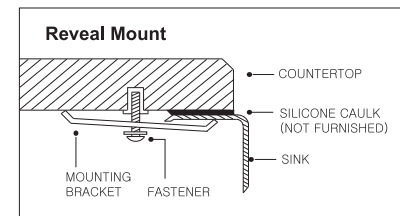

Installation profile

Project/Job name _____

Architect/Engineer _____

Contractor _____

Model _____ Q'ty _____

Notes _____