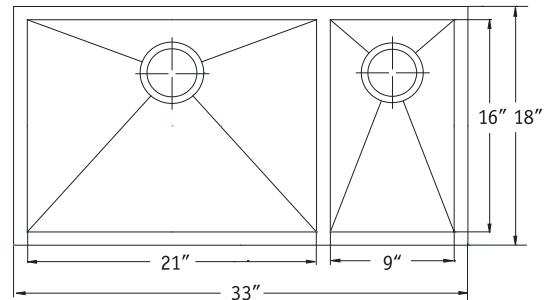

CONTEMPO SERIES

Zero Radius Undermount 70/30 Double Bowl

Model **CTO-3370SR** as shown

CTO-3370SL small bowl left (special order)

CTO-3370SR

FEATURES

- Premium grade T-304 stainless steel
- 10" & 8" depth • 18 gauge
- MegaShield™ insulation sound absorbing pad
- True zero radius ledge and bottom
- Brushed satin, rear-set drain • 3-1/2" drain opening
- Fits 36" sink base
- Supplied with cutout template, fasteners and instructions
- Complies with ASME A112.19.3-2000, UPC®
- Lifetime Limited Warranty

OPTIONAL ACCESSORIES

Bottom Grid: BG-4210 & BG-4090

Cutting Board : CB-4100

Strainer: 190-9180

OVERALL DIMENSIONS	EACH BOWL	CUTOUT SIZE	PACKAGING*	WEIGHT*
33" x 18"	21" x 16" 9" x 16"	See Template	1/12 pcs.	37/480 lbs.