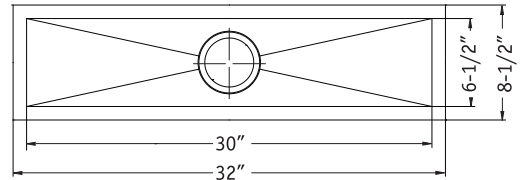

CONTEMPO SERIES

Zero Radius Undermount Trough Bar/Prep Bowl Model CTB-3285

CTB-3285

FEATURES

- Premium grade T-304 stainless steel
- 6" depth • 18 gauge
- StoneGuard™ undercoating over Super-Silencer pad
- True zero radius ledge and bottom
- Brushed satin • 3-1/2" drain opening
- Fits 36" sink base
- Supplied with cutout template, fasteners and instructions
- Complies with ASME A112.19.3-2000, UPC®
- Lifetime Limited Warranty

OPTIONAL ACCESSORIES

Wire rack : BG-1208

Strainer: 190-9180

OVERALL DIMENSIONS	EACH BOWL	CUTOUT SIZE	PACKAGING*	WEIGHT*
32" x 8-1/2"	30" x 6-1/2"	See Template	1/16 pcs.	20/350 lbs.

*Standard packaging: Single boxed /Pallet of single boxed.
All dimensions are in inches. Specifications subject to change without notice.