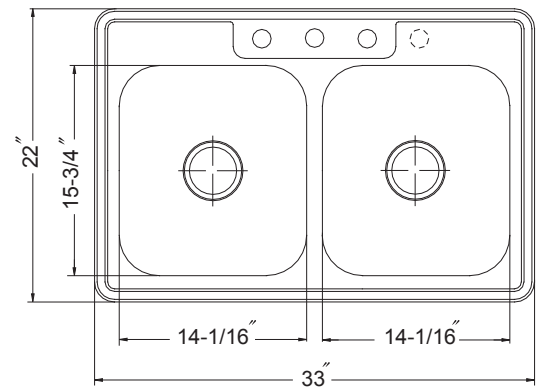

GLOWTONE SERIES

Topmount 50/50 Double Bowl

Model 3322-8BS3 3 holes

3322-8BS4 4 holes

3322-8BS

FEATURES

- Premium grade T-304 stainless steel
- 8" depth • 20 gauge • 3 or 4 holes
- Super-Silencer pad
- Lustrous satin with highlighted rim
- Fits 36" sink base
- 3-1/2" drain opening
- Supplied with fasteners and instructions
- Complies with ASME A112.19.3-2000, UPC®
- Lifetime Limited Warranty

ASME A112.19.3-2000

OPTIONAL ACCESSORIES

Bottom Grid: BG-3100

Cutting Board : CB-3100

Rinsing Basket : RB-3100

Strainer: 190-9180

OVERALL DIMENSIONS	EACH BOWL	CUTOUT SIZE	PACKAGING*	WEIGHT*
33" x 22"	14-1/16" x 15-3/4"	32-1/4" x 21-1/4"	1/16/36 pcs.	17/310/480 lbs.

*Standard packaging: Single boxed /Pallet of single boxed/Pallet of bulk pack.
All dimensions are in inches. Specifications subject to change without notice.

Project/Job name

Architect/Engineer

Contractor