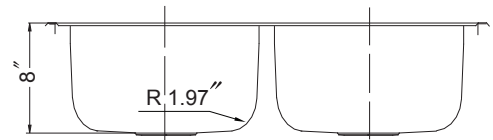

GLOWTONE SERIES

Topmount 50/50 Double Bowl

Model 3322-8BS3 3 holes

3322-8BS4 4 holes

3322-8BS

FEATURES

- Premium grade T-304 stainless steel
- 8" depth • 20 gauge • 3 or 4 holes
- Super-Silencer pad
- Lustrous satin with highlighted rim
- Fits 36" sink base
- 3-1/2" drain opening
- Supplied with fasteners and instructions
- Complies with ASME A112.19.3-2000, UPC®
- Lifetime Limited Warranty

ASME A112.19.3-2000

OPTIONAL ACCESSORIES

Bottom Grid: BG-3100

Cutting Board : CB-3100

Rinsing Basket : RB-3100

Strainer: 190-9180

OVERALL DIMENSIONS	EACH BOWL	CUTOUT SIZE	PACKAGING*	WEIGHT*
33" x 22"	14-1/16" x 15-3/4"	32-1/4" x 21-1/4"	1/16/36 pcs.	17/310/480 lbs.