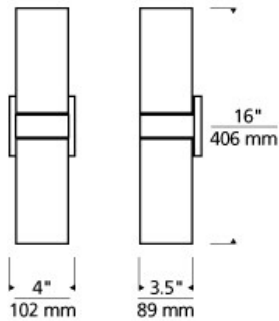

INSTALLATION

This product can mount to either a 4" square electrical box with round plaster ring or an octagonal electrical box (not included).

DIMMING

Incandescent version dimmable with a standard incandescent dimmer (not included).

WEIGHT

2.75lb / 1.25kg

ORDERING INFORMATION

700WSHUD2W	COLOR	FINISH	LAMP
	WHITE	Z ANTIQUE BRONZE	INCANDESCENT 120V
		C CHROME	-CF COMPACT FLUORESCENT 120V
		S SATIN NICKEL	

TECH LIGHTING®

7400 Linder Avenue T 847.410.4400
Skokie, Illinois 60077 F 847.410.4500