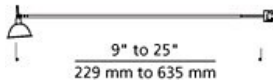

WEIGHT

0.22lb / 0.1kg

ORDERING INFORMATION

700WMTEL FINISH

- Z ANTIQUE BRONZE
- C CHROME
- S SATIN NICKEL

9" to 25"  
229 mm to 635 mm

TECH LIGHTING®

7400 Linder Avenue  
Skokie, Illinois 60077