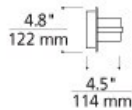

**Metro Long Bath**

**DESCRIPTION**

Rectilinear shaped light bar with white acrylic shade and pressure formed frame. Provides task and ambient light. May be mounted vertically or horizontally. Includes 54 watt high output T5 linear fluorescent lamp and electronic ballast. Dimmable fluorescent version requires a dimmer that is designed to work with a dimmable ballast. Consult the specification sheet on our website [www.techlighting.com](http://www.techlighting.com) for the dimmable ballast used in this product.