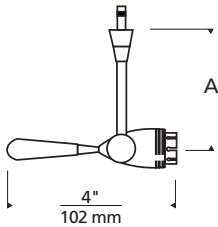

## ARCHITECTURAL HEAD

AERO WITH MOONLET AND WOOD HANDLE ACCESSORY

AERO WITH BELL ACCESSORY

AERO WITH ROUND GLASS SHIELD ACCESSORY  
*Shown approximately 35% actual size.*

AERO WITH DICHOIC GLASS SHIELD ACCESSORY

### DESCRIPTION

Aero's head rotates 360°, pivots 260° to direct the beam. Removable glass handle. Accessories in myriad styles and colors allow you to create the ideal custom element (accessory required; sold separately).