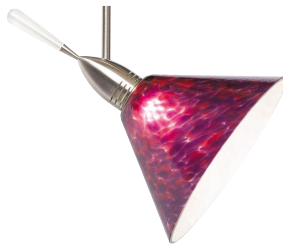

## ARCHITECTURAL HEAD

AERO WITH MOONLET AND WOOD HANDLE ACCESSORY

AERO WITH BELL ACCESSORY

AERO WITH ROUND GLASS SHIELD ACCESSORY  
*Shown approximately 35% actual size.*

AERO WITH DICHOIC GLASS SHIELD ACCESSORY

Socket terminates with FreeJack male connector, which may be installed into a system connector. Elements ordered with a system prefix include a connector for that system.

AERO WITH MARTINI GLASS SHIELD ACCESSORY

### DESCRIPTION

Aero's head rotates 360°, pivots 260° to direct the beam. Removable glass handle. Accessories in myriad styles and colors allow you to create the ideal custom element (accessory required; sold separately).