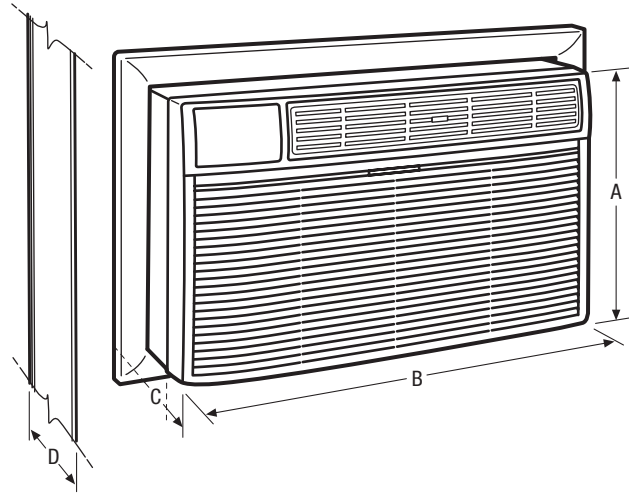

Performance	
BTU (Cool)	10,000/9,800
Dehumidification (Pints/Hour)	2.8
Cool Area (Sq. Ft.)	500
Energy Efficiency Ratio	9.4
Electrical	
Volts	240/208
Amps (Cool)	5.1/5.3
Watts (Cool)	1,060/1,045
Length of Power Cord	6'
Plug Type (NEMA)	LCDI (6-15P)
Features	
Electronic Controls	Ready-Select® Controls
Fan Speeds (Cool/Fan)	3/3
Low Voltage Start-Up	Yes
Auto Cool Function	Yes
Energy Save	Yes
Sleep Mode	Yes
Filter Check	Yes
24-Hour On/Off Timer	Yes
Clean Air Ionizer	
Remote Control	Full-Function Remote T'Stat
Air CFM (High/Med/Low)	292/267/243
Air Direction Control	4-Way
Fresh Air/Exhaust Vent/Closed	No/No/Yes
Filter Type	Antibacterial Mesh
Filter Access	Slide-Out
Slide-Out Chassis	
Warranty¹	Yes
Optional Accessories	
Through-The-Wall 18" Sleeve Kit	PN# EA108T
Trim Kit (for larger existing sleeve)	PN# EA120T
Architectural-Style Exterior Louvered Grille	PN# EA109T
Certifications	
ENERGY STAR®	Yes
Performance	AHAM
Specifications	
Refrigerant	R410a
Shipping Weight (Approx.)	77 Lbs.