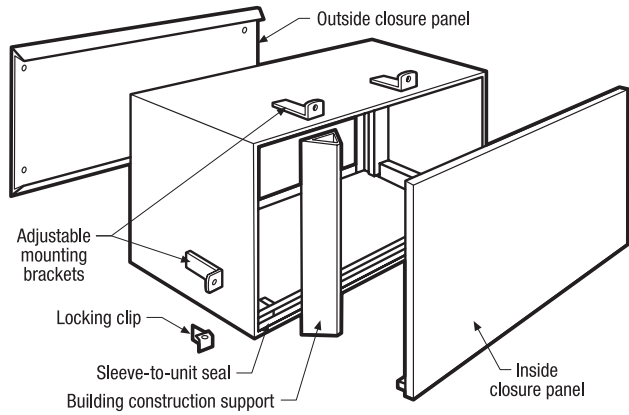

Through-The-Wall 18" Sleeve Kit (PN# EA108T)

¹Warranty 5 year sealed system/1 year full parts and labor.

NOTE: For planning purposes only. Always consult local and national electric codes. Refer to Product Installation Guide for detailed installation instructions on the web at frigidaire.com.

Product Dimensions	
A - Height	14-1/2"
B - Width	24"
C - Depth	20-1/2"
D - Max. Wall Thickness	18"

Wall Cutout Dimensions	
Height	15-1/4"
Width	25-1/2"

Accessories information available on the web at frigidaire.com

FRIGIDAIRE

USA • 10200 David Taylor Drive • Charlotte, NC 28262 • 1-800-FRIGIDAIRE • frigidaire.com
CANADA • 5855 Terry Fox Way • Mississauga, ON L5V 3E4 • 1-800-265-8352 • frigidaire.ca
FRA106HT2 04/11