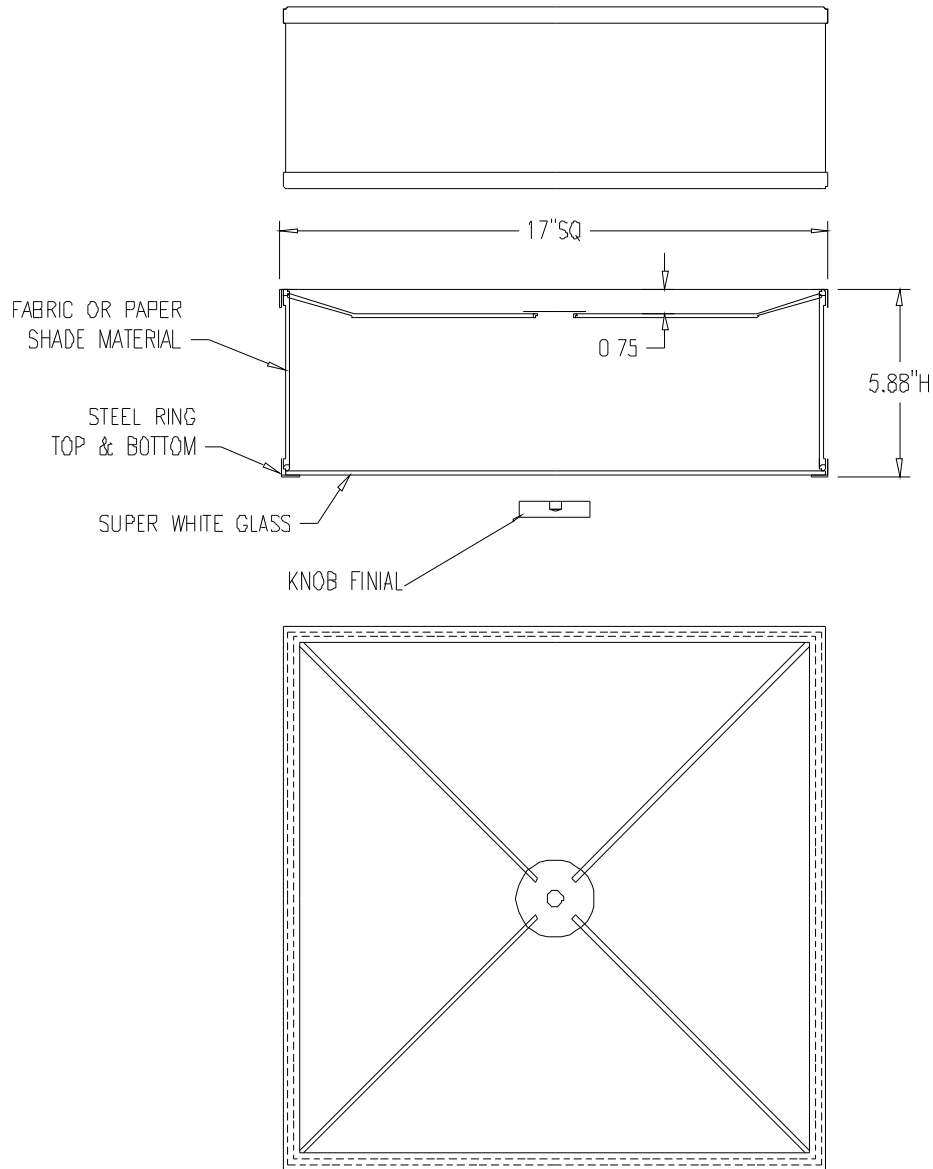

CEILING MOUNT SHADES

- MATERIAL:** 1160SN White Waffle fabric, satin nickel accent rings
1161SN White Linear material, satin nickel accent rings
1162BZ Maduro Paper material, bronze accent rings
Superwhite glass diffuser standard
- MOUNTING:** Shade only. Must specify either 1004 compact fluorescent or 1004INC incandescent ceiling pan to create complete fixture. Refer to specification sheets for pan details