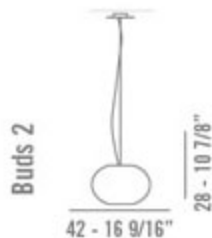

NEW BUDS

DESIGN: RODOLFO DORDONI / 1993

Buds 1 Grigio

Buds 2 Avorio

Buds 3 Ambra

BUDS 1
INCANDESCENZA
1X150W

BUDS 1
ENERGY SAVING
1X23W

BUDS 2
INCANDESCENZA
1X150W

BUDS 2
ENERGY SAVING
1X23W

BUDS 3
INCANDESCENZA
1X150W

BUDS 3
ENERGY SAVING
1X23W

SUSPENSION LAMP WITH
CHROME METAL SUPPORT,
BLOWN SATIN GLASS
DIFFUSER, WHITE INSIDE
AND COLOURED OUTSIDE.