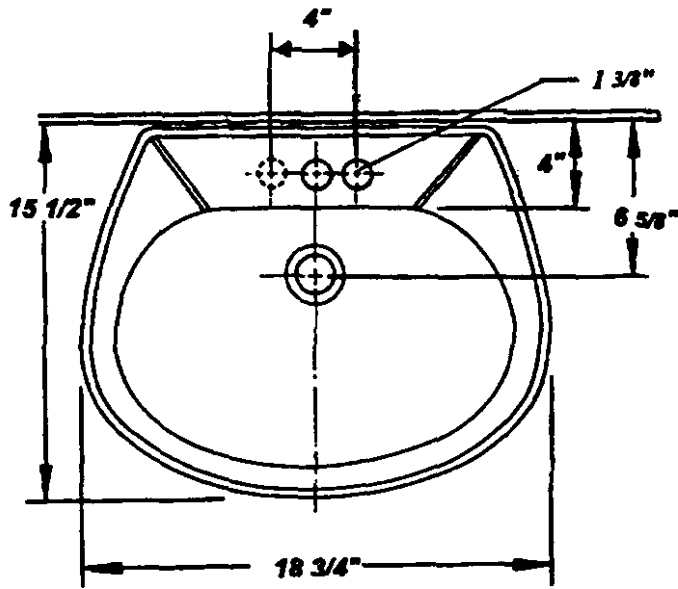

Features:

- 15 1/2" x 18 3/4" x 34"
- Vitreous china
- Front overflow
- Faucet deck
- Supplied with mounting kit
- Faucet holes on 4" center
- Faucet not included

Component Parts:

5202.042 - Lavatory slab 4"

5201.331 - Pedestal only

Fixture information

Drain outlet	1 1/4" O.D.
Overall dimensions	15 1/2" x 18 3/4" x 34"
Basin dimensions	16" x 10"
Material	Vitreous china

Colors:

- .01 White
- .02 Bone
- .06 Balsa

Fixture dimensions meet ANSI/ASME standard A112.19.2M requirements. These measurements are subject to change or cancellation. No responsibility will be assumed for superseded or voided pages.

Listing / Approvals: