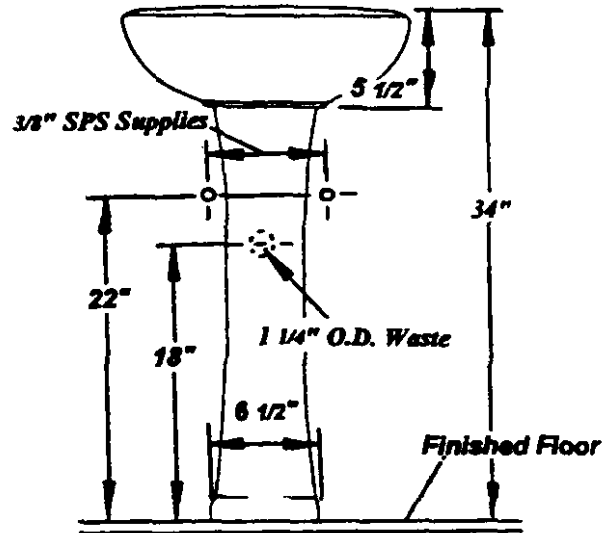

Features:

- 15 1/2" x 18 3/4" x 34"
- Vitreous china
- Front overflow
- Faucet deck
- Supplied with mounting kit
- Faucet holes on 4" center
- Faucet not included

Component Parts:

5202.042 - Lavatory slab 4"

5201.331 - Pedestal only

Fixture information

Drain outlet	1 1/4" O.D.
Overall dimensions	15 1/2" x 18 3/4" x 34"
Basin dimensions	16" x 10"
Material	Vitreous china

Colors:

- .01 White
- .02 Bone
- .06 Balsa