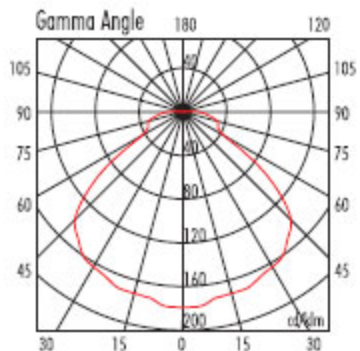

HOUSING & LAMP OPTIONS :

- Remodel - New Construction & I/C :**
- 1x75 watt, incandescent A-19 
 - 1x50 watt, halogen PAR 20 
 - 1x35 watt, PAR 20 metal halide 

Housing options :

Remodel Housing, New Construction, Insulated Ceiling, Chicago Plenum, Air Tight, Vapor Tight.