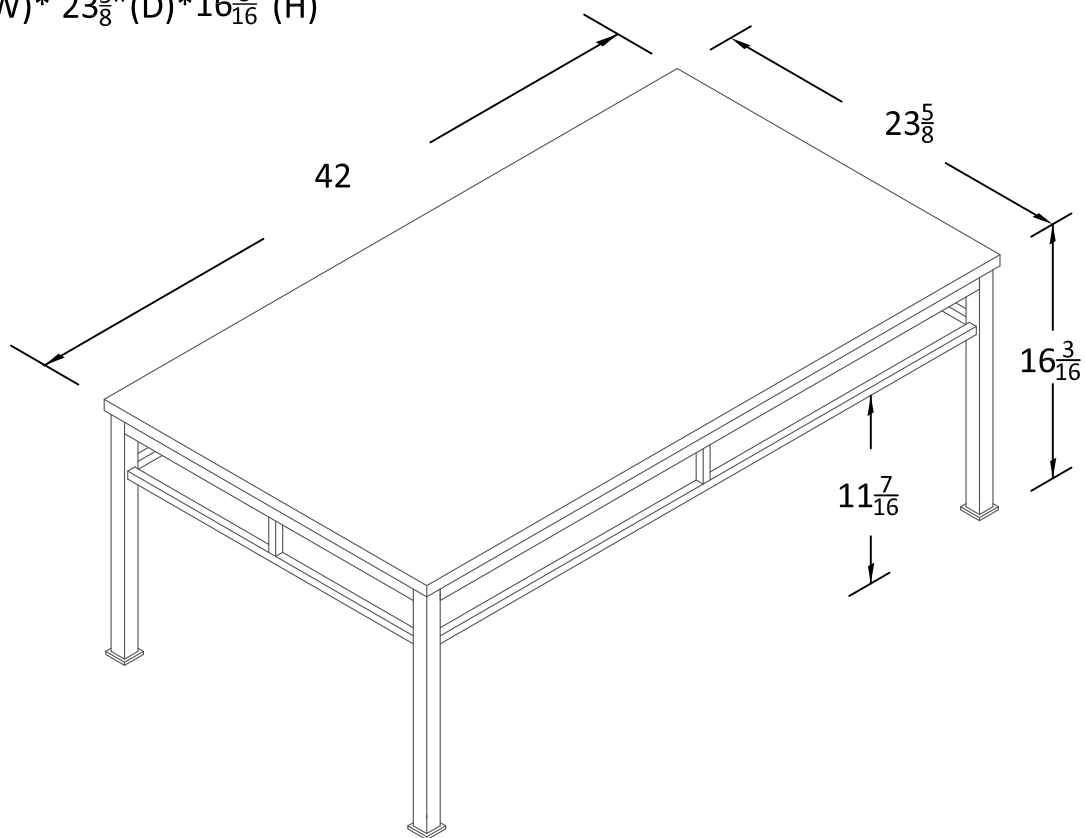

Coffee Table with metal base

Model Number:5096096

Finish: Espresso

OVERALL PRODUCT SIZE(in inches)

Table: 42" (W)* 23⁵/₈"(D)*16³/₁₆"(H)

MAXIMUM WEIGHT CAPACITIES