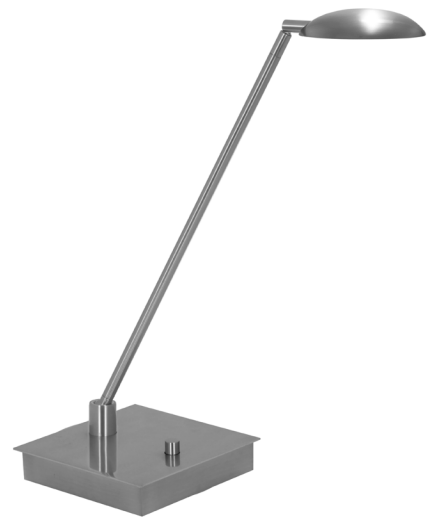

La Cirque Brushed Platinum Table Lamp:

A dramatic blend of the classic circle superbly finished in contemporary hues and equipped with state of the art LED technology for the ultimate in bright and efficient contemporary task lighting.

Lamp Specifications:

PRODUCT ID	10022 BP
PRODUCT NAME	La Cirque
CATAGORY	Table Lamp
HEIGHT	19
LENGTH	16
WIDTH	7
HEAD HEIGHT	1
HEAD LENGH	5
HEAD WIDTH	5
FINISH ID	BP
FINISH DESCRIPTION	Brushed Platinum
NUMBER OF LED'S	3
MAXIMUM WATTAGE	6.8
RATED HOURS (L70)	75000
LED SUPPLIER	CREE
LED TYPE	XP-G
BULB NCLUDED	YES
SAFETY RATING	ETL
SHIPPED VIA	UPS
DIMMABLE	100-10%
TITLE 20 COMPLIANT	YES