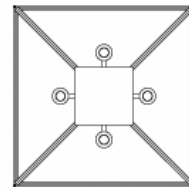

MILLBROOK

BL226

16" Rectangular Lantern

5 - 60W Max

Bulb Type: B10 Candelabra

Direct Wire Only

Matte Black Powder Coat w/Semi-Gloss White Powder

Coat Interior over Steel

4 Clear Acrylic Shade Panels

Susp Hardware: 6 Ft. Chain

**** Available for Quick SHIP ****