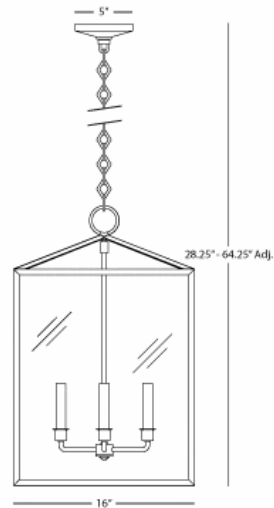

MILLBROOK

BL226

16" Rectangular Lantern

5 - 60W Max

Bulb Type: B10 Candelabra

Direct Wire Only

Matte Black Powder Coat w/Semi-Gloss White Powder

Coat Interior over Steel

4 Clear Acrylic Shade Panels

Susp Hardware: 6 Ft. Chain

**** Available for Quick SHIP ****