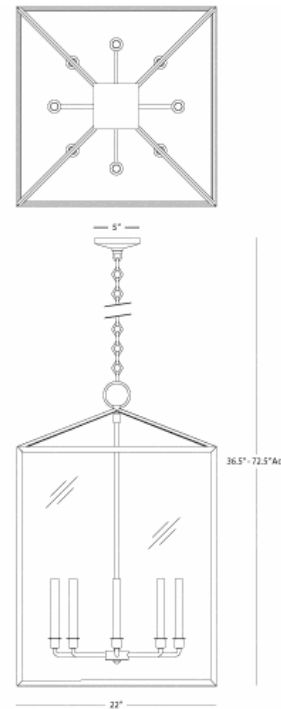

MILLBROOK

BL227

22" Rectangular Lantern

7 - 60W Max

Bulb Type: B10 Candelabra

Direct Wire Only

Matte Black Powder Coat w/Semi-Gloss White Powder

Coat Interior over Steel

4 Clear Acrylic Shade Panels

Susp Hardware: 6 Ft. Chain

**** Available for Quick SHIP ****