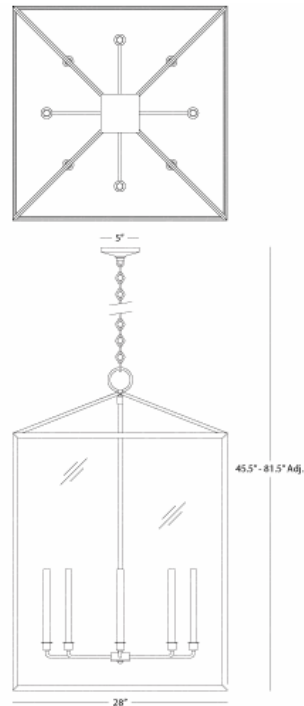

MILLBROOK

BL228

28" Rectangular Lantern

8 - 60W Max

Bulb Type: B10 Candelabra

Direct Wire Only

Matte Black Powder Coat w/Semi-Gloss White Powder

Coat Interior over Steel

4 Clear Acrylic Shade Panels

Susp Hardware: 6 Ft. Chain

**** Available for Quick SHIP ****