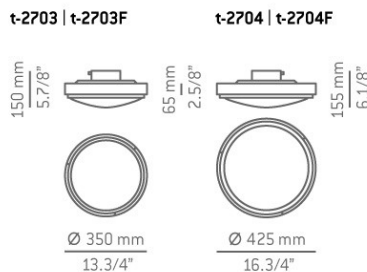

Project:

Name of the project:

Architect:

Address:

Phone/Email:

Type of product:

Lighting Designer:

Address:

Phone/Email:

Reference:

t-2703F SATURN
flush mount

Finishes:

37 - brushed nickel

Quantity:

Bulbs:

59 - 1x Electronic fluorescent G24q3 32W 230V

Product specification:

Products manufactured according to the European safety and e

This product has passed successfully the test of the glow wi

Product protected against the penetration of solid bodies eq

Basic insulation with earth wire (products class I).

ETL approved to applicable UL standards (UL153 for portables

Product Modifications:

Comments:

All sizes and specifications of this products are subject to changes without notification. Modifications and remarks written in this document must be approved and confirmed by ESTILUZ S.A.

Estiluz S.A.
Ctra. Ogassa s/n
St. Joan de les Abadesses
17860 Girona - Spain
T +34 972 720 125
F +34 972 720 796
estiluz@estiluz.com

ESTILUZ France DEKA
2 BIS, Rue Léon Blum – Z.I.
des Glaises
91124 Palaiseau Cedex-
France
T +33 (0) 1 69320390
F +33 (0) 1 69320278
estiluzfr@estiluz.com

ESTILUZ GmbH
Pfungstweidstraße 5
60316 Frankfurt am Main -
Germany
Tel. +49 (0)69 42 69300
Fax +49 (0)69 42 693020
estiluzgmbh@estiluz.com

ESTILUZ, Inc USA
Estiluz Inc. 235 Moonachie
Road.
Moonachie, NJ- 07074. USA
T +1 (201) 641 1997
F +1 (201) 641 2092
estiluzinc@estiluz.com