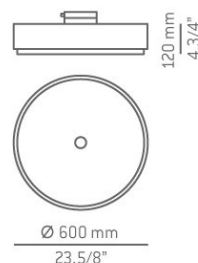

 Basic insulation with earth wire (products class I).

 ETL approved to applicable UL standards (UL153 for portables)

Product Modifications:

Comments:

t-2712 | t-2712F

t-2713 | t-2713F

All sizes and specifications of this products are subject to changes without notification. Modifications and remarks written in this document must be approved and confirmed by ESTILUZ S.A.