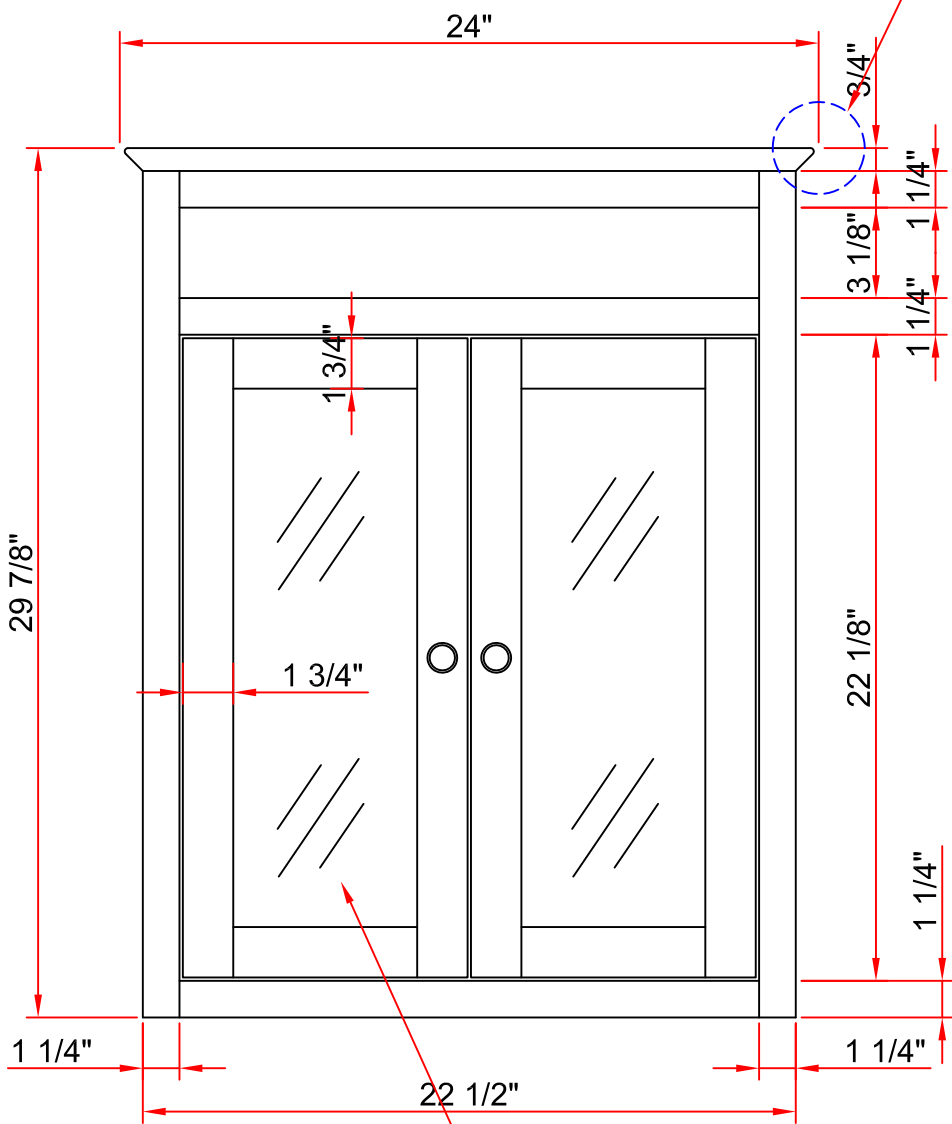

FLAT MIRROR 24" & 30"

Frosted Glass

OVER THE JOHN CABINET