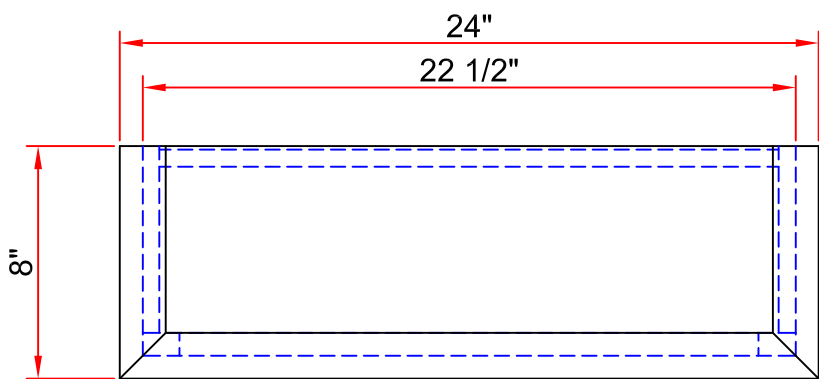

FLAT MIRROR 24" & 30"

Frosted Glass

OVER THE JOHN CABINET