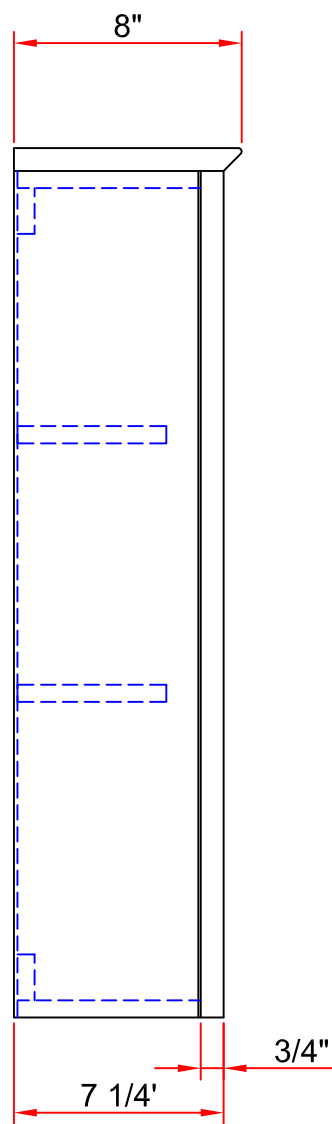

FLAT MIRROR 24" & 30"

Frosted Glass

OVER THE JOHN CABINET