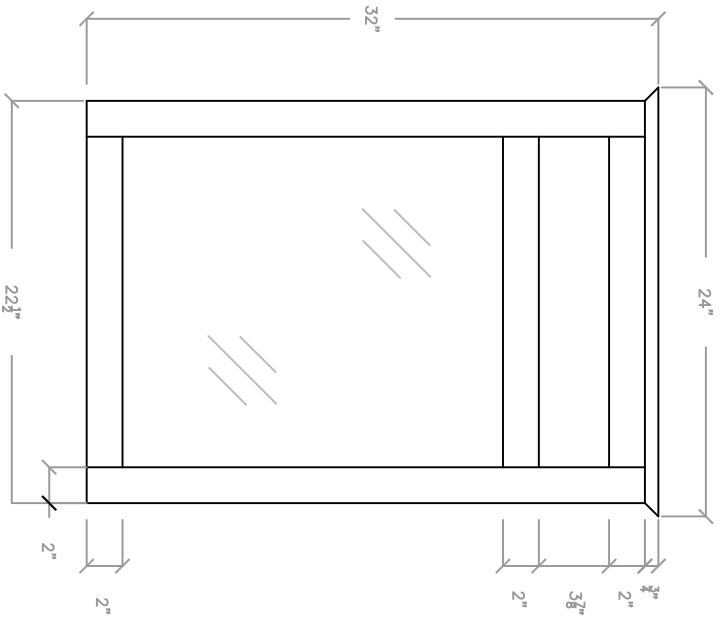

FRONT

SIDE

SPECIFICATIONS & NOTES

- ALL UNITS IN INCHES
- WOOD THICKNESS TO BE 3/4"

DATE: 6/14/08

SCALE:

DRAWN: KC

DWG: COTTAGE