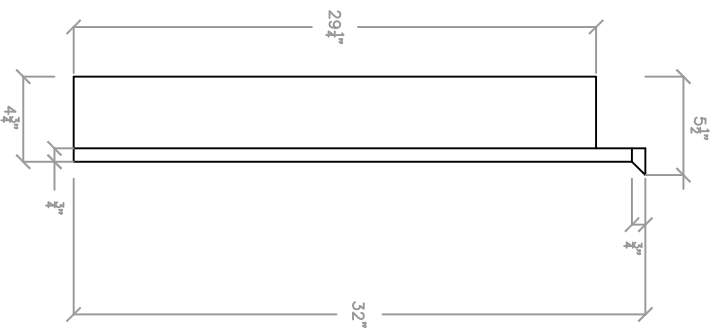

FRONT

SIDE

SPECIFICATIONS & NOTES

- ALL UNITS IN INCHES
- WOOD THICKNESS TO BE 3/4"

DATE: 6/14/08

SCALE:

DRAWN: KC

DWG: COTTAGE