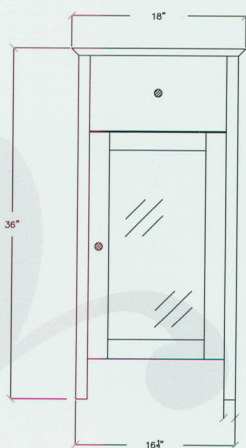

Cottage Tall Linen Tower			
Item Number	Doors	Drawers	Shelves
WC/COLT21SW	2	1	4

Frosted Glass

Cottage Short Linen Tower			
Item Number	Doors	Drawers	Shelves
WC/COLT18SW	1	1	2

Frosted Glass

Cottage Flat Mirror, Lights & Back Plate	
Item Number	Size
WC/COFM24SW	24 X 32
WC/COFM30SW	30 X 32
WC/COLTC	6 X 8 X 12.5
WC/COLTSN	6 X 8 X 12.5
WC/COBPSW	10.5 X 10.5

Cottage Hamper	
Item Number	
WC/COH24SW	

Cottage Vanity		
Item Number	Doors	Drawers
WC/COV24SW	2	1
WC/COV30SW	2	2
WC/COV36SW	2	4
WC/COV48SW	2	7

Cottage Combination Vanities	
Size	Incorporates
60"	(2) 24" Vanities & 12" Drawer Box
72"	(2) 30" Vanities & 12" Drawer Box

Cottage Over the John		
Item Number	Doors	Shelves
WC/COOJ24SW	2	2

Frosted Glass

COTTAGE

Satin White Finish

COLLECTION ITEMS INCLUDE:

Vanities: 24", 30", 36", 48",
60, 72"

Short Linen Tower: 36" H

Flat Mirrors: 24", 30" W

Over the John: 24" W

Shelf: 24" W

Medicine Cabinet: 24" W

Tall Linen Tower: 72" H

Hamper: 24" W

Drawer Box: 12" W

Lighting

Willow Creek Cabinets
www.willowcreekcabinets.com