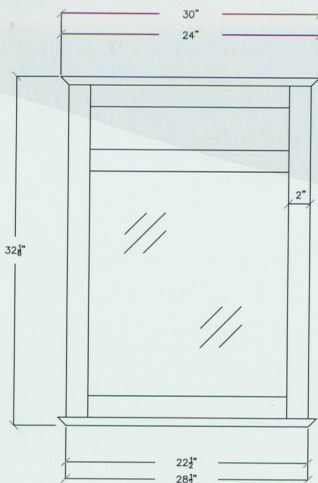

Cottage Tall Linen Tower			
Item Number	Doors	Drawers	Shelves
WC/COLT21SW	2	1	4

Frosted Glass

Cottage Short Linen Tower			
Item Number	Doors	Drawers	Shelves
WC/COLT18SW	1	1	2

Frosted Glass

Cottage Flat Mirror, Lights & Back Plate	
Item Number	Size
WC/COFM24SW	24 X 32
WC/COFM30SW	30 X 32
WC/COLTC	6 X 8 X 12.5
WC/COLTSN	6 X 8 X 12.5
WC/COBPSW	10.5 X 10.5

Cottage Hamper	
Item Number	
WC/COH24SW	

Cottage Vanity		
Item Number	Doors	Drawers
WC/COV24SW	2	1
WC/COV30SW	2	2
WC/COV36SW	2	4
WC/COV48SW	2	7

Cottage Combination Vanities	
Size	Incorporates
60"	(2) 24" Vanities & 12" Drawer Box
72"	(2) 30" Vanities & 12" Drawer Box

Cottage Over the John		
Item Number	Doors	Shelves
WC/COOJ24SW	2	2

Frosted Glass

COTTAGE

Satin White Finish

COLLECTION ITEMS INCLUDE:

Vanities: 24", 30", 36", 48",
60, 72"

Short Linen Tower: 36" H

Flat Mirrors: 24", 30" W

Over the John: 24" W

Shelf: 24" W

Medicine Cabinet: 24" W

Tall Linen Tower: 72" H

Hamper: 24" W

Drawer Box: 12" W

Lighting

Willow Creek Cabinets
www.willowcreekcabinets.com