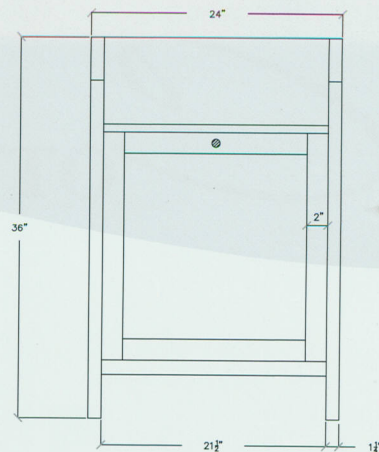

Cottage Tall Linen Tower			
Item Number	Doors	Drawers	Shelves
WC/COLT21SW	2	1	4

Frosted Glass

Cottage Short Linen Tower			
Item Number	Doors	Drawers	Shelves
WC/COLT18SW	1	1	2

Frosted Glass

Cottage Flat Mirror, Lights & Back Plate	
Item Number	Size
WC/COFM24SW	24 X 32
WC/COFM30SW	30 X 32
WC/COLTC	6 X 8 X 12.5
WC/COLTSN	6 X 8 X 12.5
WC/COBPSW	10.5 X 10.5

Cottage Hamper	
Item Number	
WC/COH24SW	

Cottage Vanity		
Item Number	Doors	Drawers
WC/COV24SW	2	1
WC/COV30SW	2	2
WC/COV36SW	2	4
WC/COV48SW	2	7

Cottage Combination Vanities	
Size	Incorporates
60"	(2) 24" Vanities & 12" Drawer Box
72"	(2) 30" Vanities & 12" Drawer Box

Cottage Over the John		
Item Number	Doors	Shelves
WC/COOJ24SW	2	2

Frosted Glass

COTTAGE

Satin White Finish

COLLECTION ITEMS INCLUDE:

Vanities: 24", 30", 36", 48",
60, 72"

Short Linen Tower: 36" H

Flat Mirrors: 24", 30" W

Over the John: 24" W

Shelf: 24" W

Medicine Cabinet: 24" W

Tall Linen Tower: 72" H

Hamper: 24" W

Drawer Box: 12" W

Lighting

Willow Creek Cabinets
www.willowcreekcabinets.com