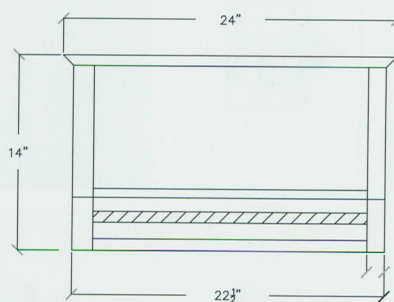

Cottage Shelf	
Item Number	
WC/COSH24SW	1 Towel Bar