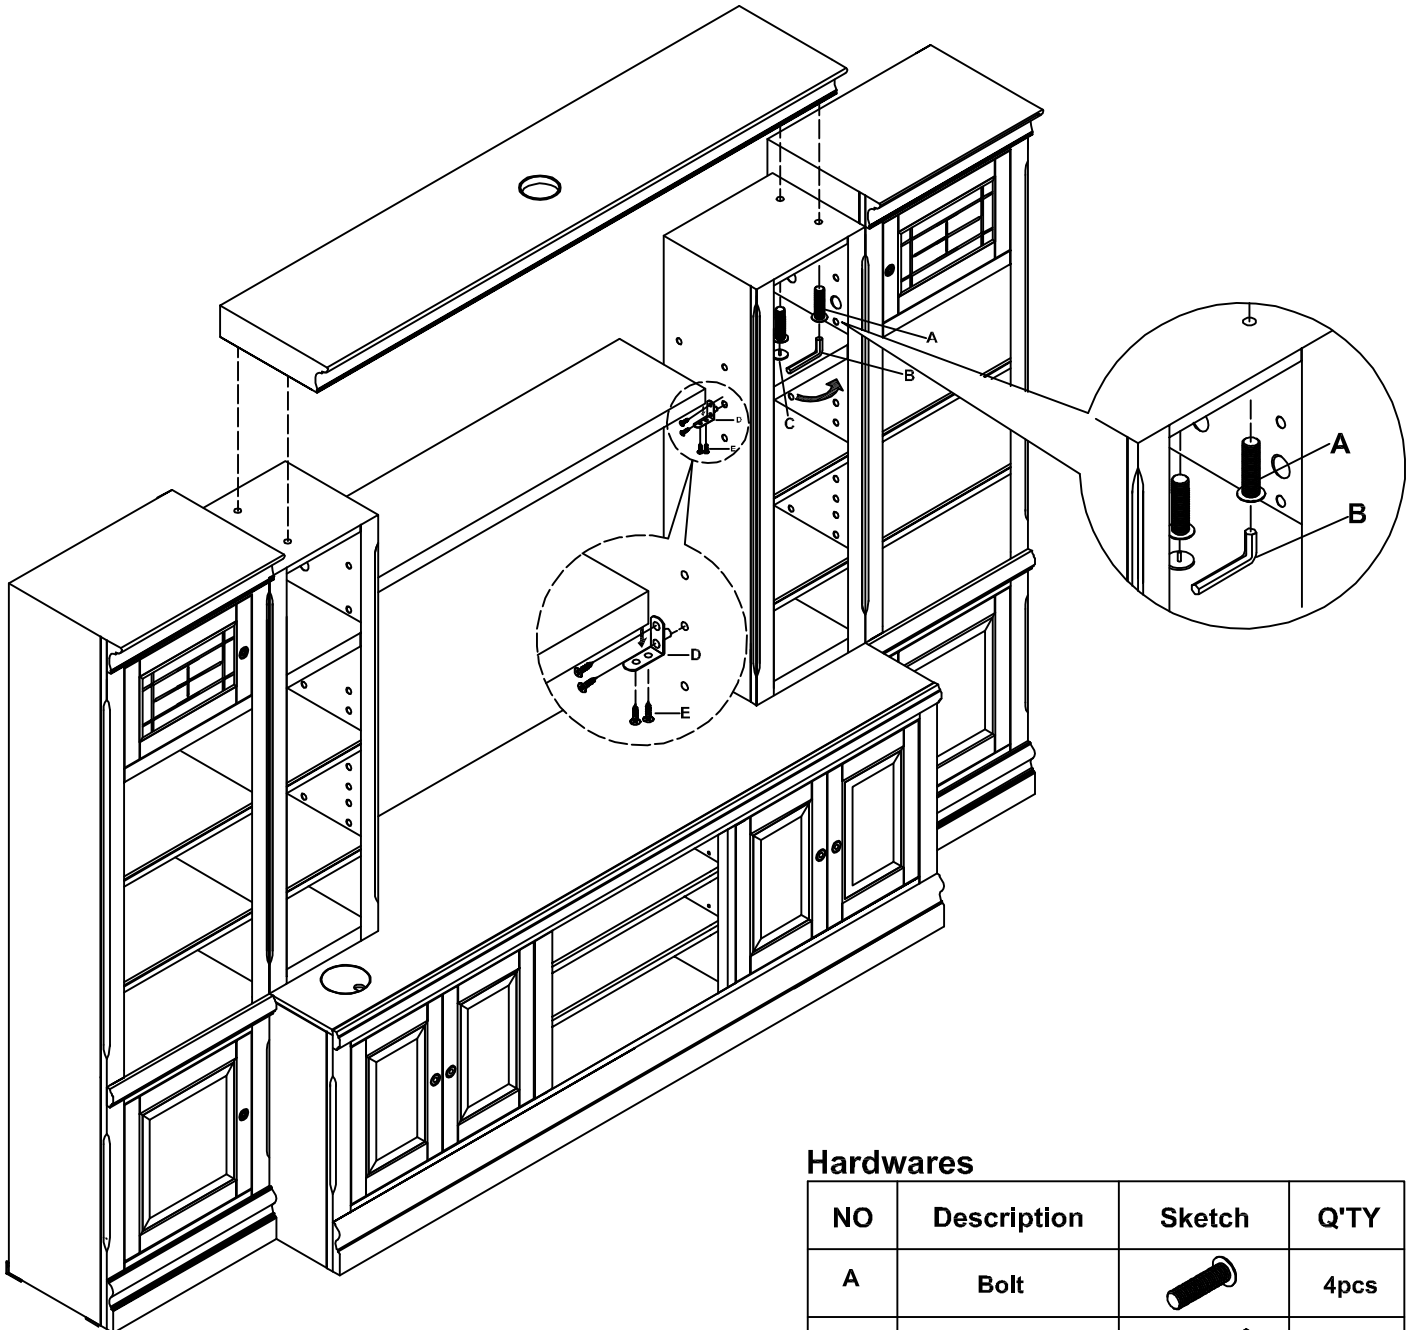

Assembly Instruction

1/5

Item NO: STE

Assembly Instruction

2/5

Item NO: STE#820L/R

Hardwares

NO	Description	Sketch	Q'TY
A	Bolt		8pcs
B	Screw Cap		8pcs
C	Allen Wrench		1pcs

Assembly Instruction

3/5

Item NO: STE#815-A . 810-A

Hardwares

NO	Description	Sketch	Q'TY
A	Bolt		4pcs
B	Allen Wrench		1pcs
C	Plastic cap		4pcs
D	Shelf Cleat		4pcs
E	Screw		16pcs

Assembly Instruction

4/5

Item NO:STE#810-B . 815-B