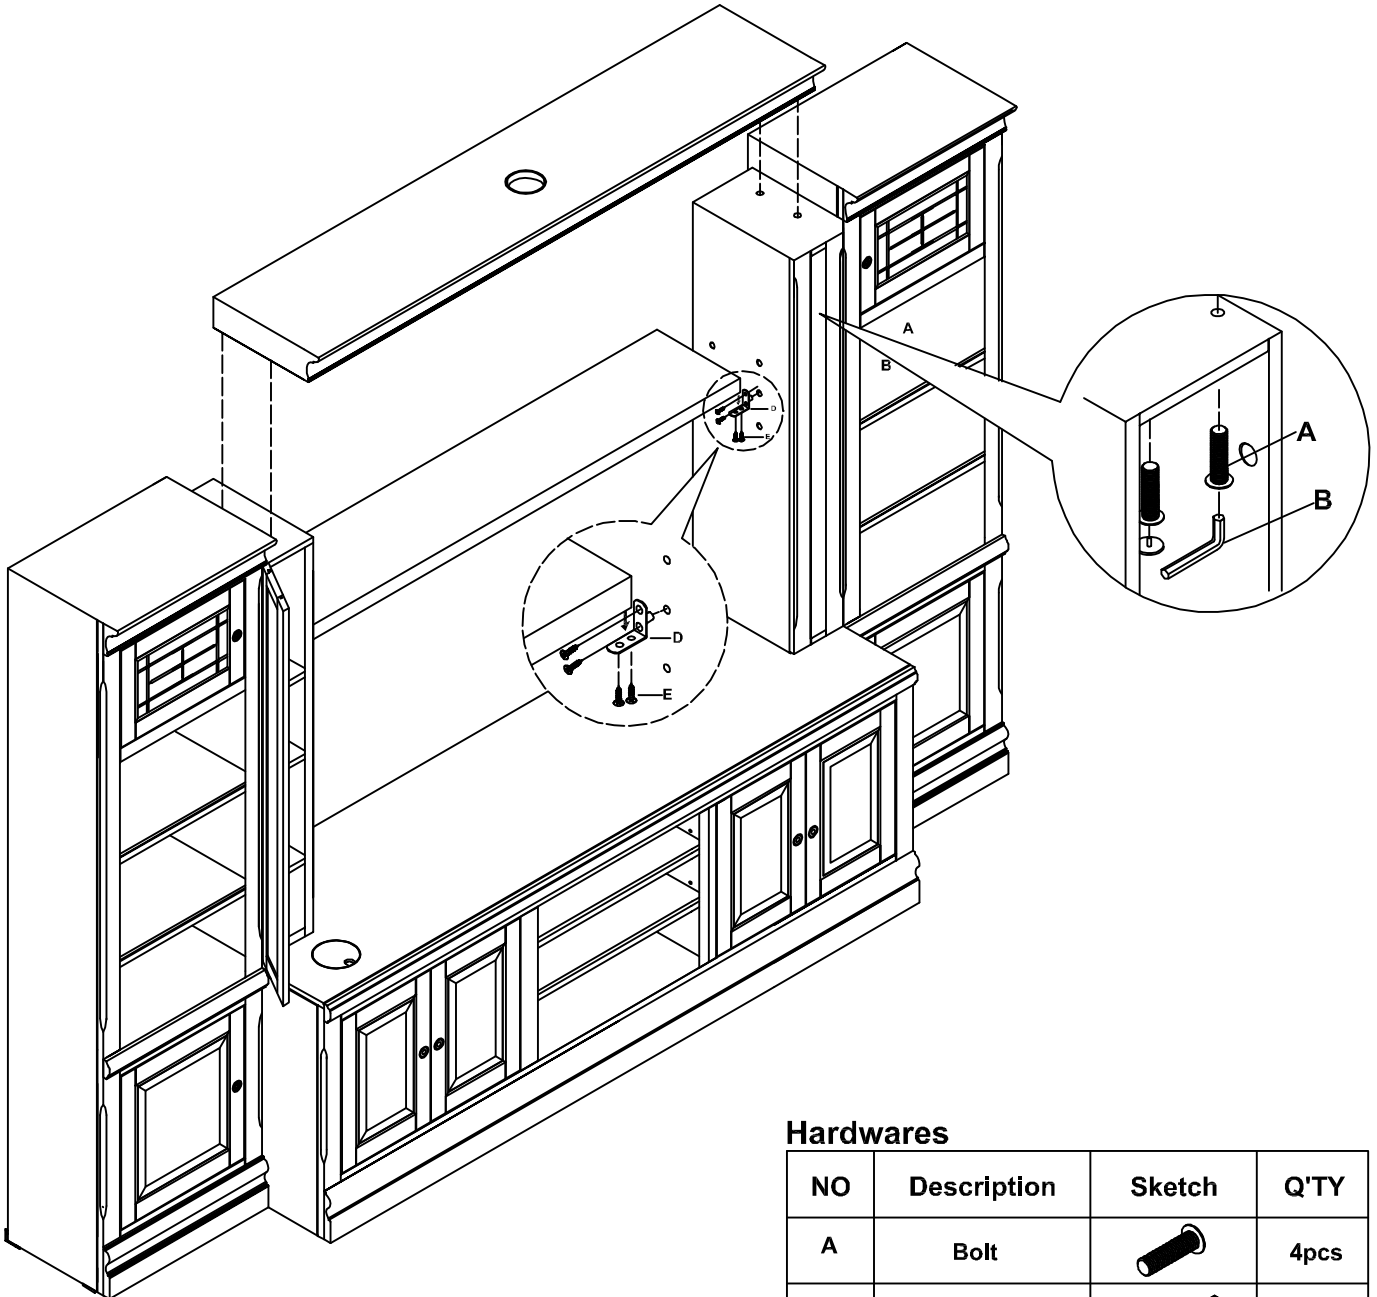

Assembly Instruction

1/5

Item NO: STE

Assembly Instruction

2/5

Item NO: STE#820L/R

Hardwares

NO	Description	Sketch	Q'TY
A	Bolt		8pcs
B	Screw Cap		8pcs
C	Allen Wrench		1pcs

Assembly Instruction

3/5

Item NO: STE#815-A . 810-A

Hardwares

NO	Description	Sketch	Q'TY
A	Bolt		4pcs
B	Allen Wrench		1pcs
C	Plastic cap		4pcs
D	Shelf Cleat		4pcs
E	Screw		16pcs

Assembly Instruction

4/5

Item NO:STE#810-B . 815-B

Hardwares

NO	Description	Sketch	Q'TY
A	Bolt		16pcs
B	Lock washer		16pcs
C	Flat Washer		16pcs
D	Allen Wrench		1pcs
E	Screw		2pcs

Assembly Instruction

5/5

Item NO: STE#800i

Hardwares

NO	Description	Sketch	Q'TY
A	Plastic Holder		4pcs
B	Screw		4pcs
C	Touch Up Pen		1pc