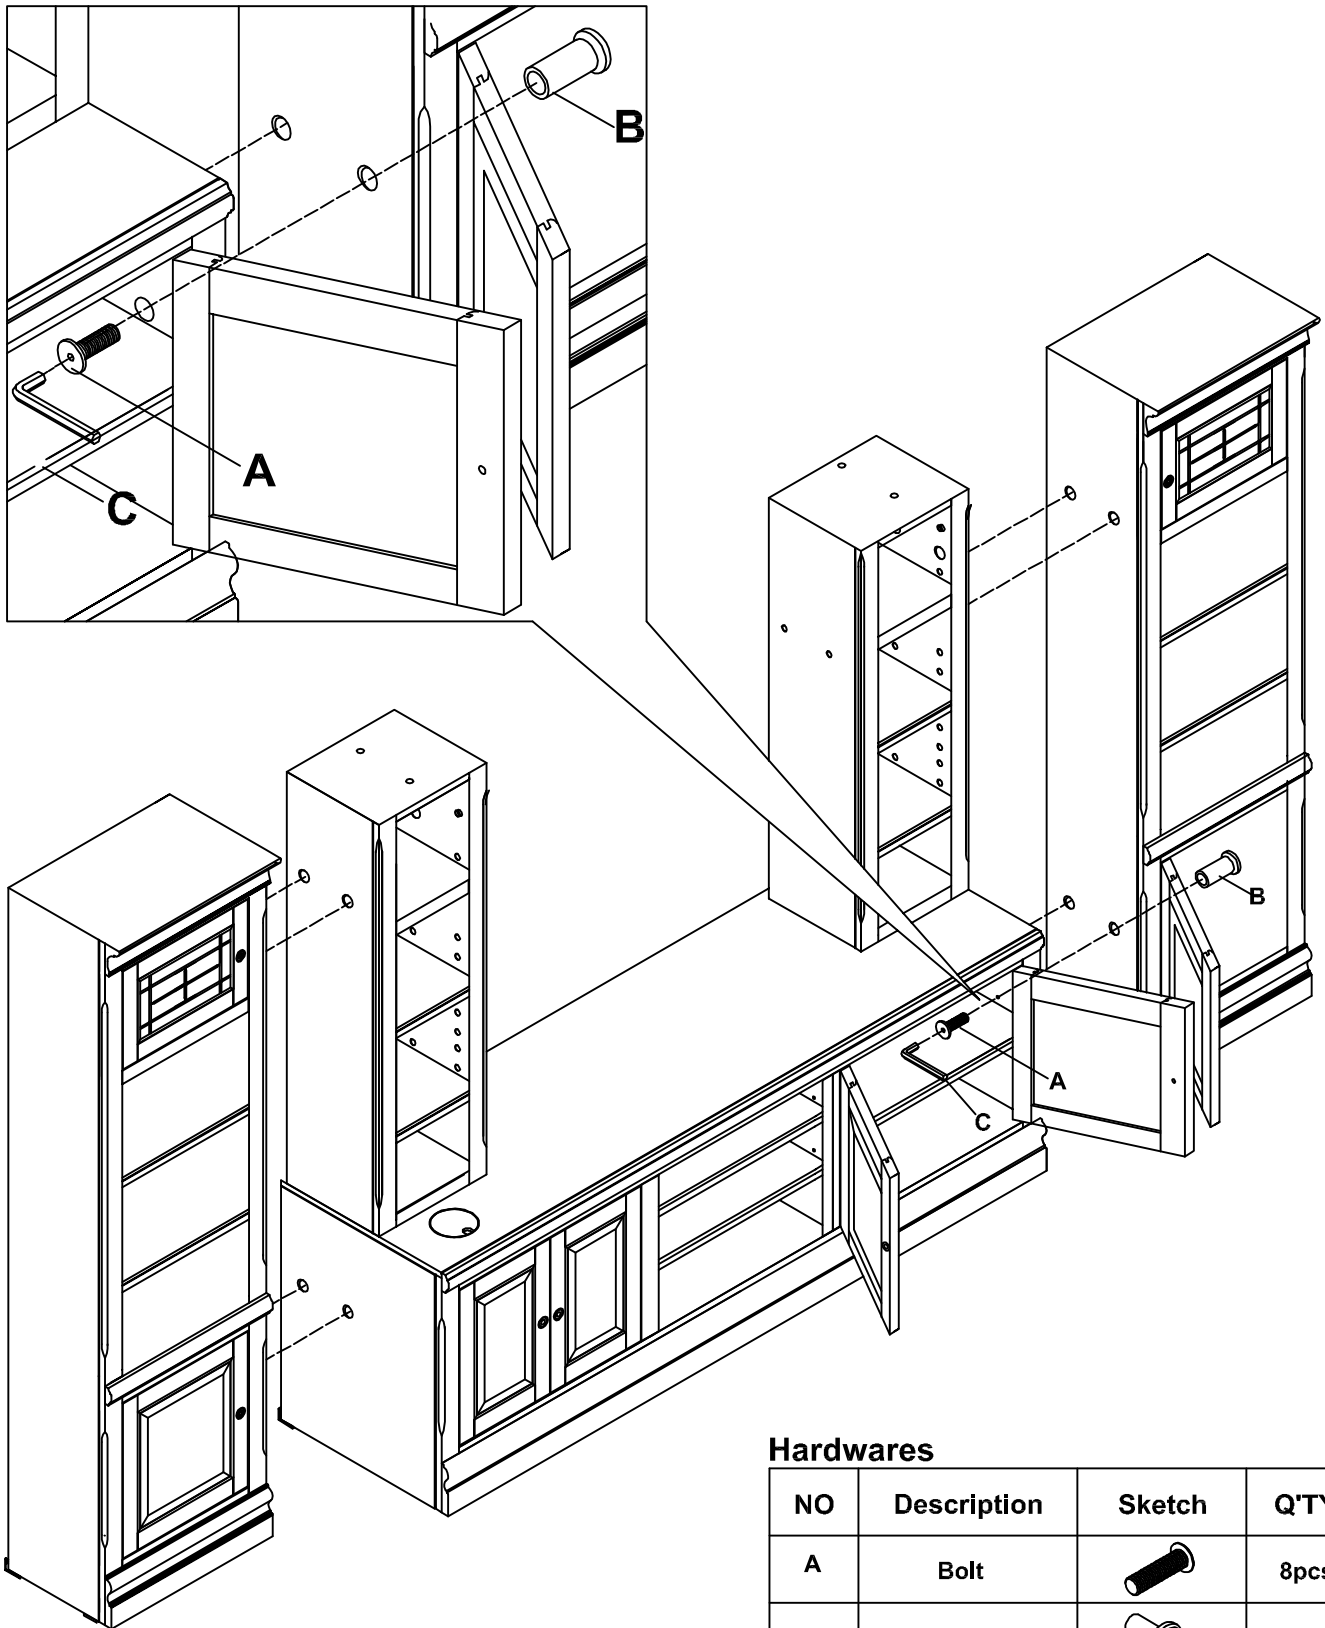

Assembly Instruction

1/5

Item NO: STE

Assembly Instruction

2/5

Item NO: STE#820L/R

Hardwares

NO	Description	Sketch	Q'TY
A	Bolt		8pcs
B	Screw Cap		8pcs
C	Allen Wrench		1pcs

Assembly Instruction

3/5

Item NO: STE#815-A . 810-A

Hardwares

NO	Description	Sketch	Q'TY
A	Bolt		4pcs
B	Allen Wrench		1pcs
C	Plastic cap		4pcs
D	Shelf Cleat		4pcs
E	Screw		16pcs

Assembly Instruction

4/5

Item NO:STE#810-B . 815-B

Hardwares

NO	Description	Sketch	Q'TY
A	Bolt		16pcs
B	Lock washer		16pcs
C	Flat Washer		16pcs
D	Allen Wrench		1pcs
E	Screw		2pcs

Assembly Instruction

5/5

Item NO: STE#800i

Hardwares

NO	Description	Sketch	Q'TY
A	Plastic Holder		4pcs
B	Screw		4pcs
C	Touch Up Pen		1pc