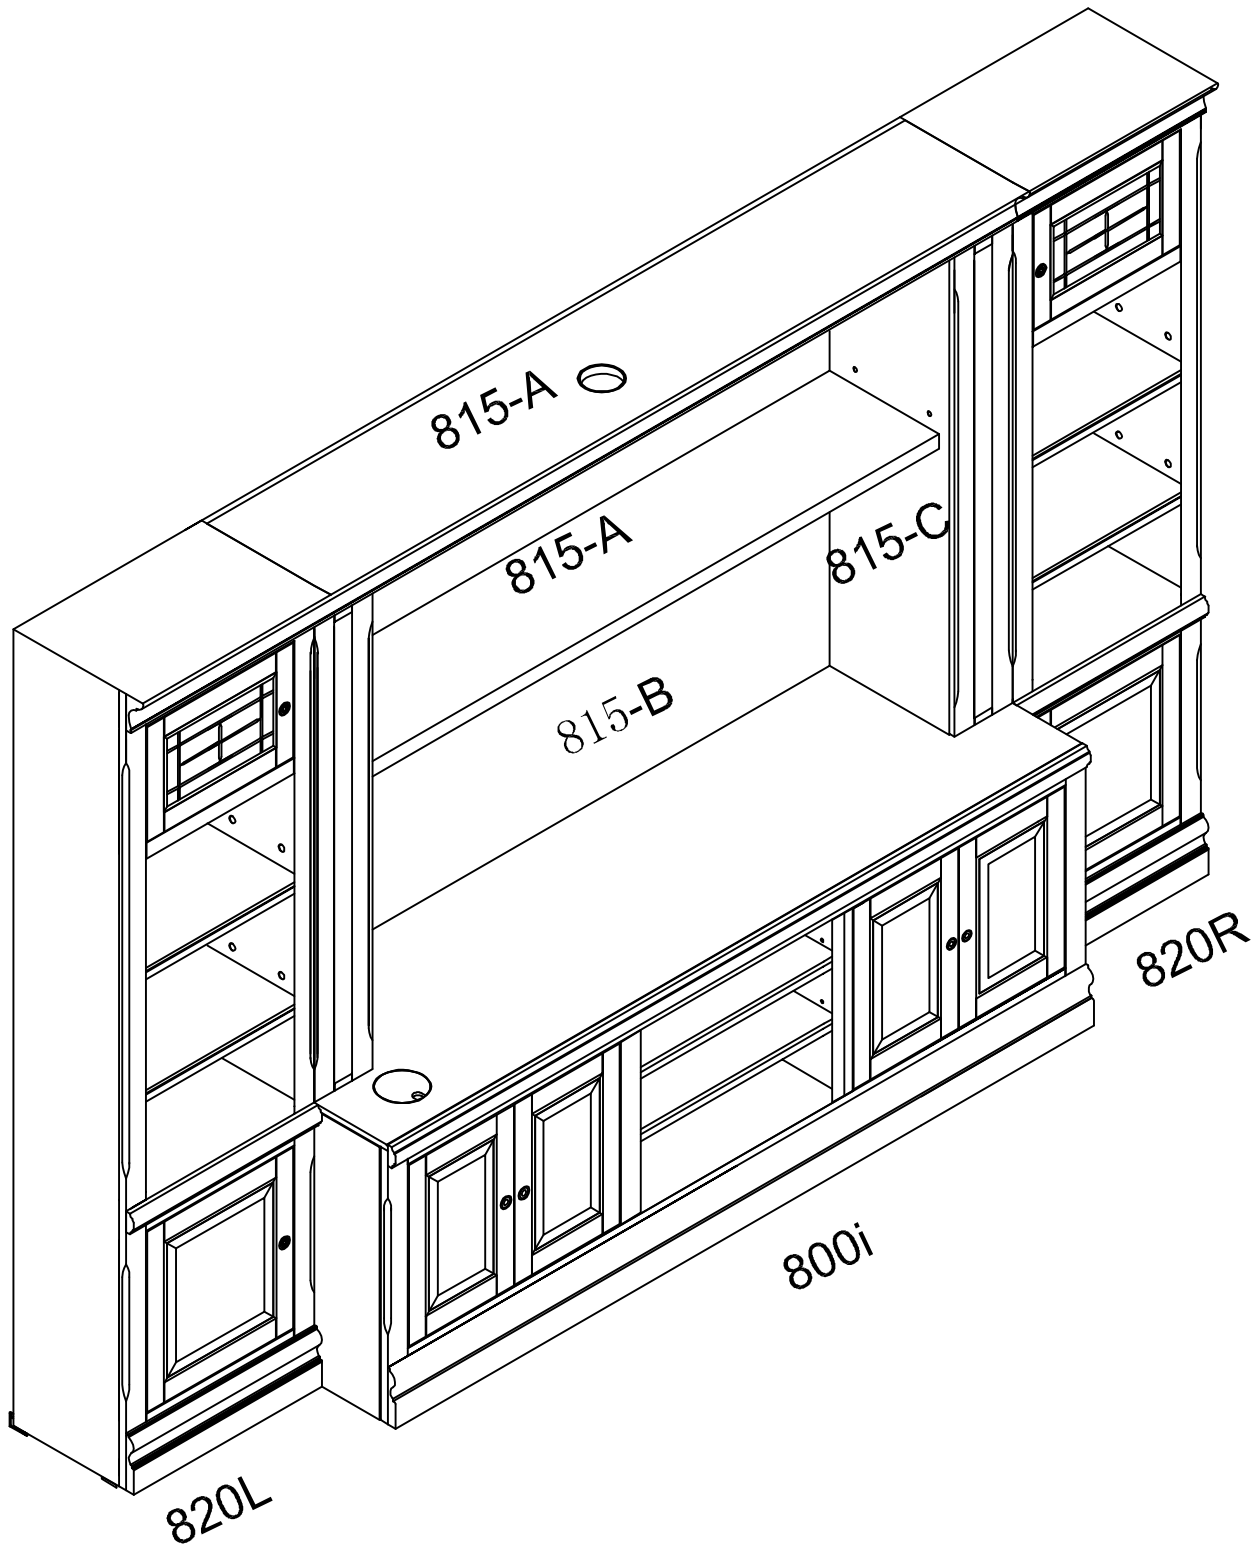

Assembly Instruction

1/5

Item NO: STE