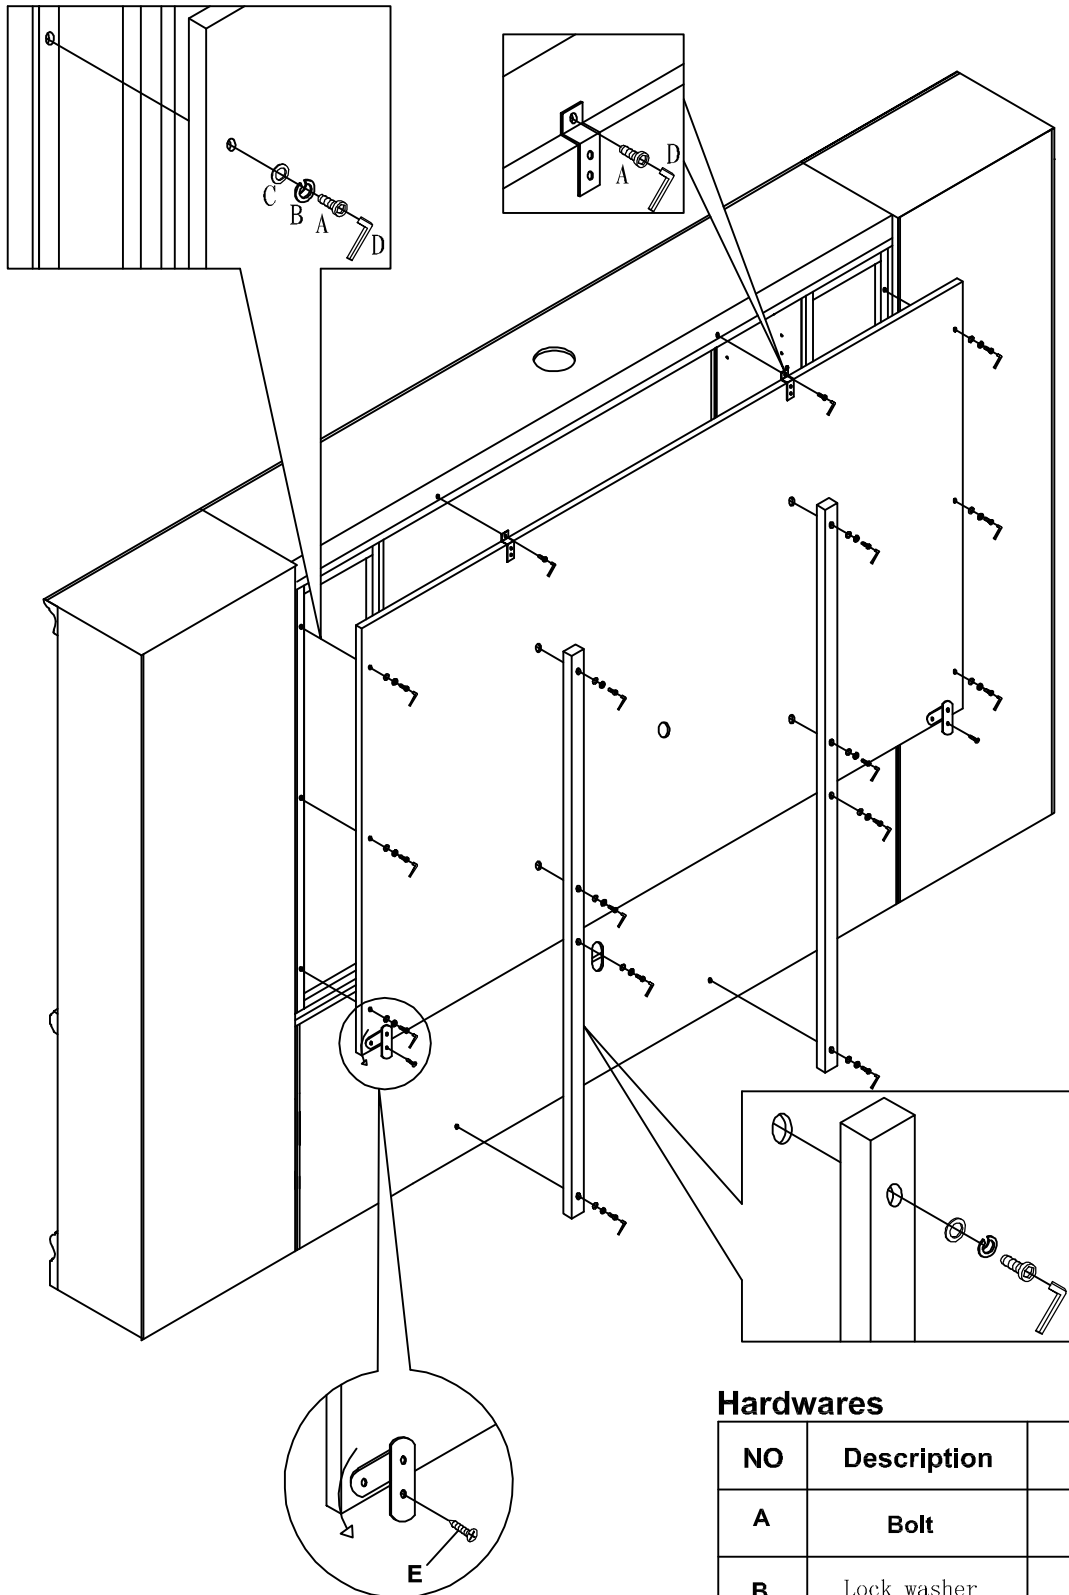

Assembly Instruction

3/5

Item NO: STE#815-A . 810-A

Hardwares

NO	Description	Sketch	Q'TY
A	Bolt		4pcs
B	Allen Wrench		1pcs
C	Plastic cap		4pcs
D	Shelf Cleat		4pcs
E	Screw		16pcs

Assembly Instruction

4/5

Item NO:STE#810-B . 815-B

Hardwares

NO	Description	Sketch	Q'TY
A	Bolt		16pcs
B	Lock washer		16pcs
C	Flat Washer		16pcs
D	Allen Wrench		1pcs
E	Screw		2pcs

Assembly Instruction

5/5

Item NO: STE#800i

Hardwares

NO	Description	Sketch	Q'TY
A	Plastic Holder		4pcs
B	Screw		4pcs
C	Touch Up Pen		1pc