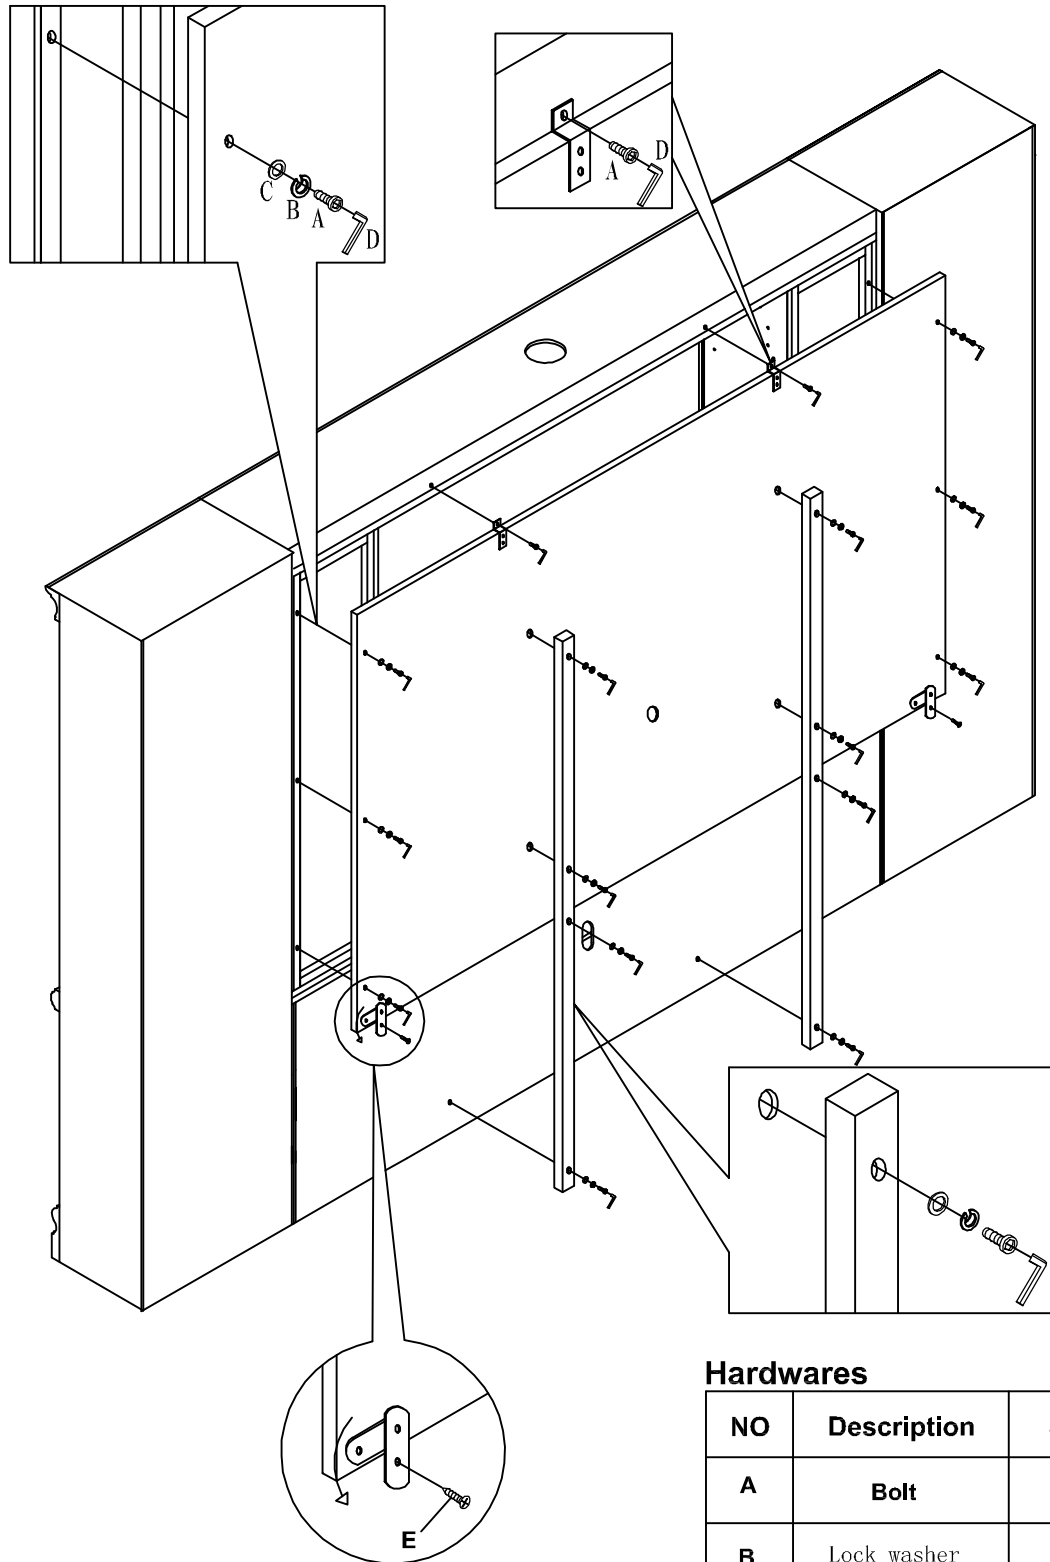

Assembly Instruction

1/5

Item NO: STE

Assembly Instruction

2/5

Item NO: STE#820L/R

Hardwares

NO	Description	Sketch	Q'TY
A	Bolt		8pcs
B	Screw Cap		8pcs
C	Allen Wrench		1pcs

Assembly Instruction

3/5

Item NO: STE#815-A . 810-A

Hardwares

NO	Description	Sketch	Q'TY
A	Bolt		4pcs
B	Allen Wrench		1pcs
C	Plastic cap		4pcs
D	Shelf Cleat		4pcs
E	Screw		16pcs

Assembly Instruction

4/5

Item NO:STE#810-B . 815-B

Hardwares

NO	Description	Sketch	Q'TY
A	Bolt		16pcs
B	Lock washer		16pcs
C	Flat Washer		16pcs
D	Allen Wrench		1pcs
E	Screw		2pcs

Assembly Instruction

5/5

Item NO: STE#800i

Hardwares

NO	Description	Sketch	Q'TY
A	Plastic Holder		4pcs
B	Screw		4pcs
C	Touch Up Pen		1pc