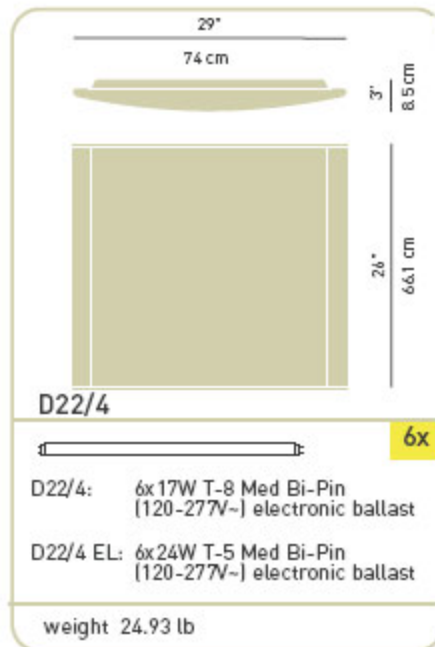

ceiling wall

suspension

materials

bent, powder-painted metal plate body opaline polycarbonate sheet diffuser

structure finishes

white, polished alu

diffuser finishes

white opaline