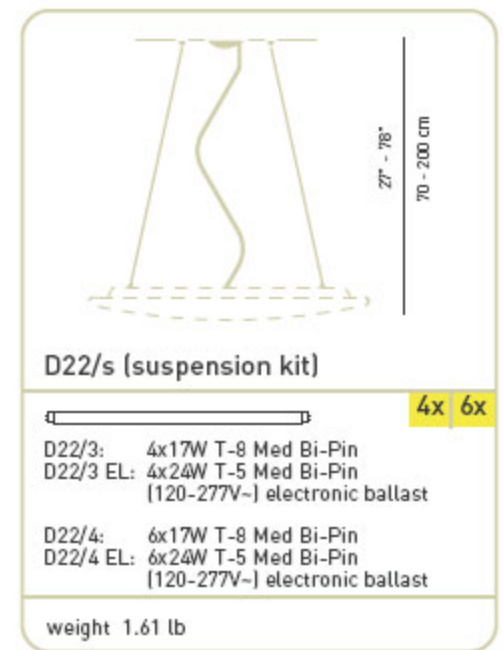

ceiling wall

suspension

materials

bent, powder-painted metal plate body opaline polycarbonate sheet diffuser

structure finishes

white, polished alu

diffuser finishes

white opaline