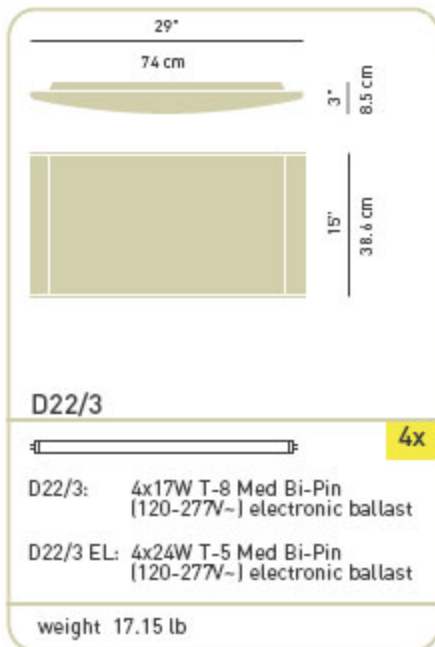

ceiling wall

suspension

materials

bent, powder-painted metal plate body opaline polycarbonate sheet diffuser

structure finishes

white, polished alu

diffuser finishes

white opaline