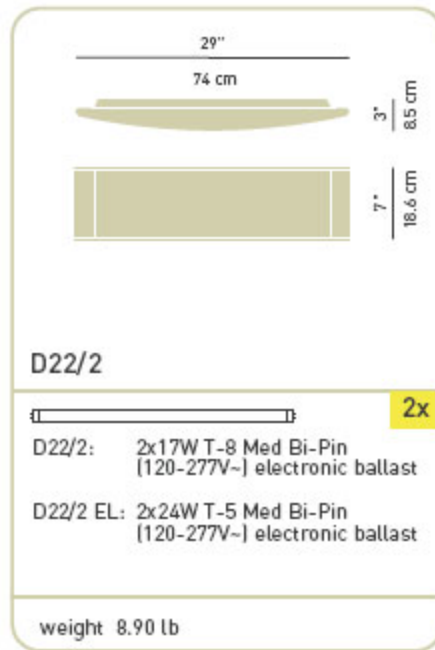

ceiling wall

suspension

materials

bent, powder-painted metal plate body opaline polycarbonate sheet diffuser

structure finishes

white, polished alu

diffuser finishes

white opaline