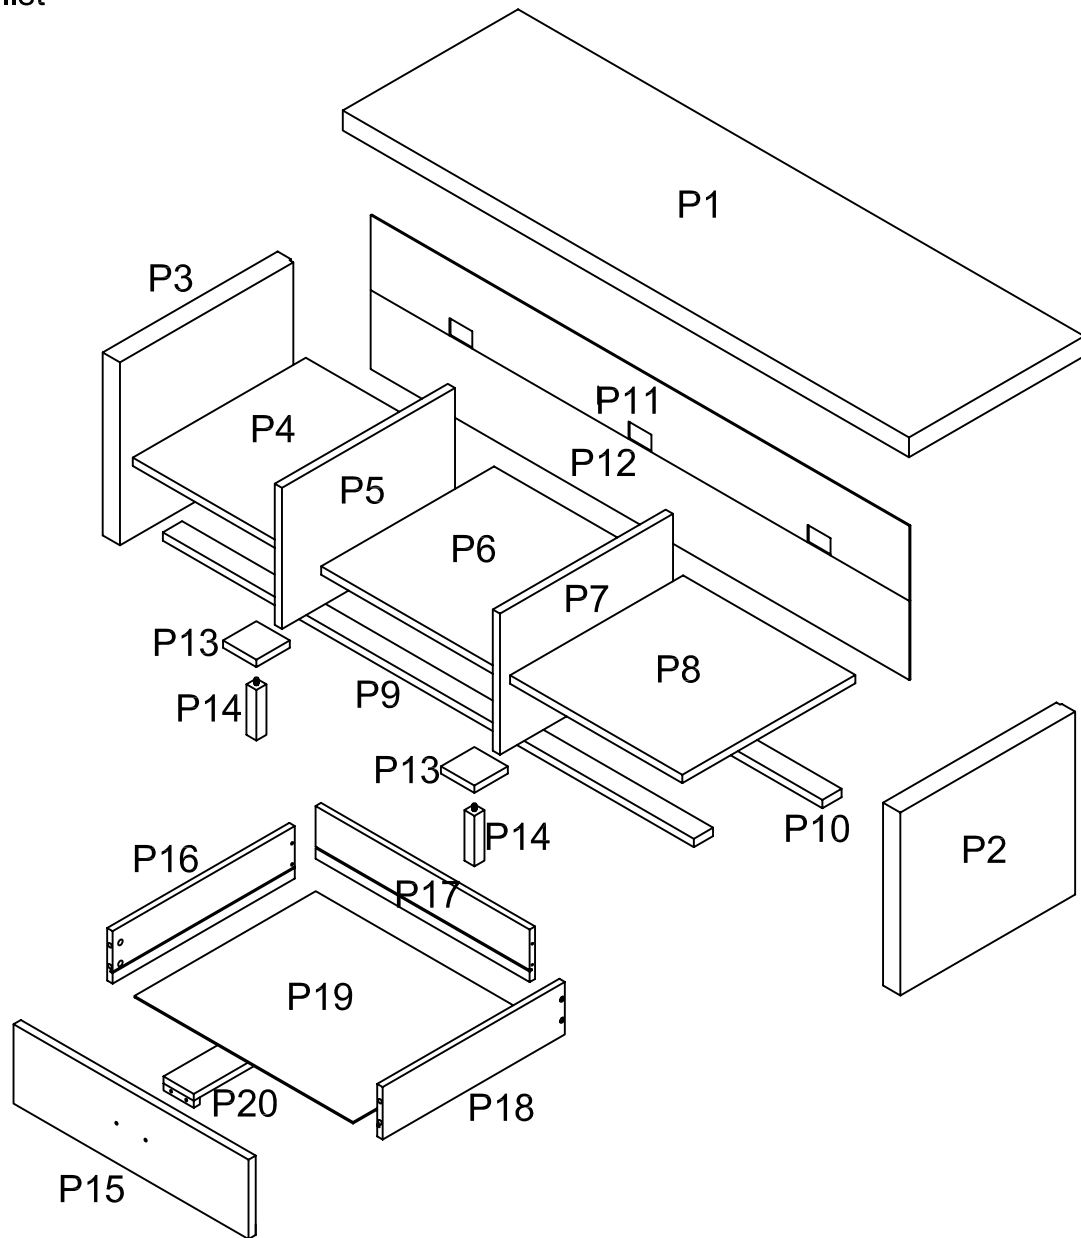

Assembly Instruction

Guildford TV Unit 3 Drawer

Require

Guildford TV Unit 3 Drawer parts list

DRAWER

contents of the bag

1		∅8 x 30mm	20PCS
2		∅15 x 12mm	24PCS
3		∅6.5 x 35mm	24PCS
4		96 x 9.5mm	3PCS
5		∅9 x 22mm	6PCS
6		400mm	6PCS
7		400mm	6PCS

8		83 x 22mm	1PC
9		∅10 x 10mm	12PCS
10		∅5 x 25mm	12PCS
11		∅7 x 12mm	36PCS
12		∅8 x 25mm	26PCS
13		∅6 x 12mm	30PCS
14		∅8 x 22mm	6PCS

step 1

6		6PCS
11		18PCS

step 2

1		4PCS
2		4PCS
3		4PCS
8		1PC

step 3

1		4PCS
8		1PC
12		4PCS

step 4

1		4PCS
2		6PCS
3		6PCS
8		1PC

step 5

1		4PCS
2		6PCS
3		6PCS
8		1PC
12		4PCS

step 6

1		4PCS
2		6PCS
3		6PCS
8		1PC

step 7

13

30PCS

step 8

9

12PCS

10

12PCS

step 9