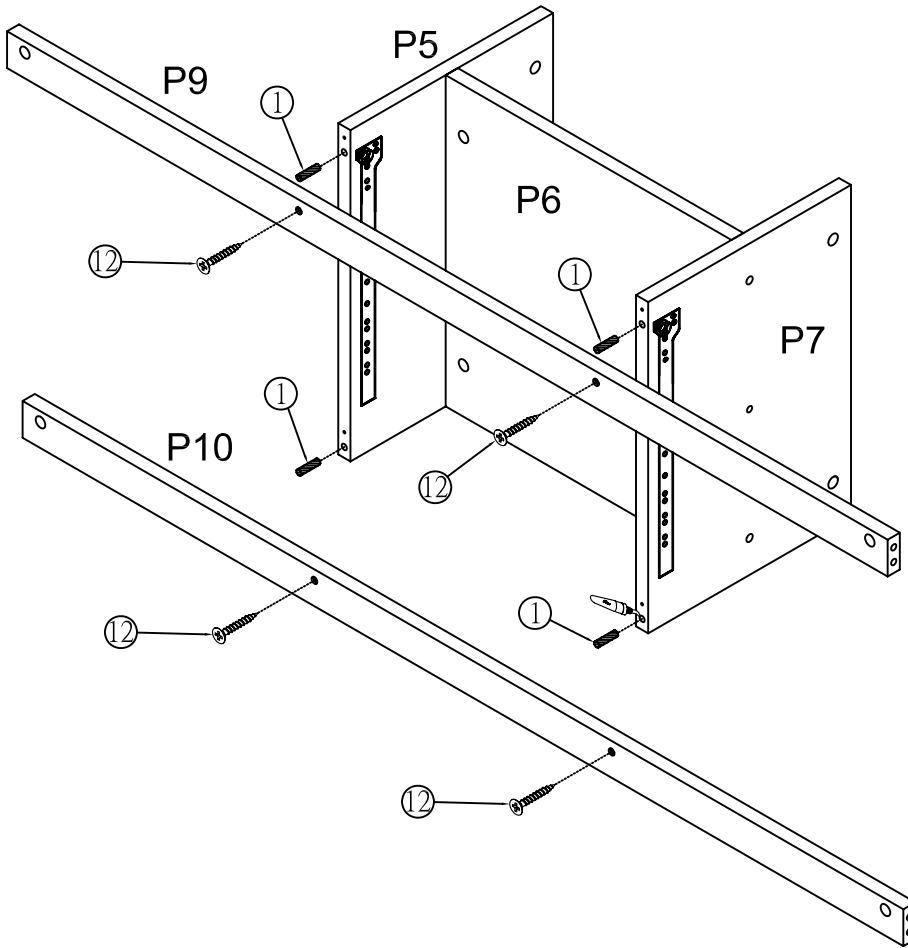

Assembly Instruction

Guildford TV Unit 3 Drawer

Require

Guildford TV Unit 3 Drawer parts list

DRAWER

contents of the bag

1		∅8 x 30mm	20PCS
2		∅15 x 12mm	24PCS
3		∅6.5 x 35mm	24PCS
4		96 x 9.5mm	3PCS
5		∅9 x 22mm	6PCS
6		400mm	6PCS
7		400mm	6PCS

8		83 x 22mm	1PC
9		∅10 x 10mm	12PCS
10		∅5 x 25mm	12PCS
11		∅7 x 12mm	36PCS
12		∅8 x 25mm	26PCS
13		∅6 x 12mm	30PCS
14		∅8 x 22mm	6PCS

step 1

6		6PCS
11		18PCS

step 2

1		4PCS
2		4PCS
3		4PCS
8		1PC

step 3

1		4PCS
8		1PC
12		4PCS

step 4

1		4PCS
2		6PCS
3		6PCS
8		1PC

step 5

1		4PCS
2		6PCS
3		6PCS
8		1PC
12		4PCS

step 6

1		4PCS
2		6PCS
3		6PCS
8		1PC

step 7