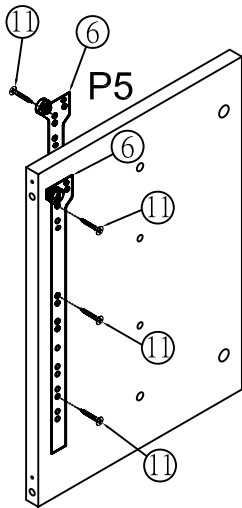

Assembly Instruction

Guildford TV Unit 3 Drawer

Require

Guildford TV Unit 3 Drawer parts list

DRAWER

contents of the bag

1		∅8 x 30mm	20PCS
2		∅15 x 12mm	24PCS
3		∅6.5 x 35mm	24PCS
4		96 x 9.5mm	3PCS
5		∅9 x 22mm	6PCS
6		400mm	6PCS
7		400mm	6PCS

8		83 x 22mm	1PC
9		∅10 x 10mm	12PCS
10		∅5 x 25mm	12PCS
11		∅7 x 12mm	36PCS
12		∅8 x 25mm	26PCS
13		∅6 x 12mm	30PCS
14		∅8 x 22mm	6PCS

step 1

6		6PCS
11		18PCS

step 2

1		4PCS
2		4PCS
3		4PCS
8		1PC

step 3

1		4PCS
8		1PC
12		4PCS

step 4

1		4PCS
2		6PCS
3		6PCS
8		1PC

step 5

1		4PCS
2		6PCS
3		6PCS
8		1PC
12		4PCS

step 6

1		4PCS
2		6PCS
3		6PCS
8		1PC

step 7