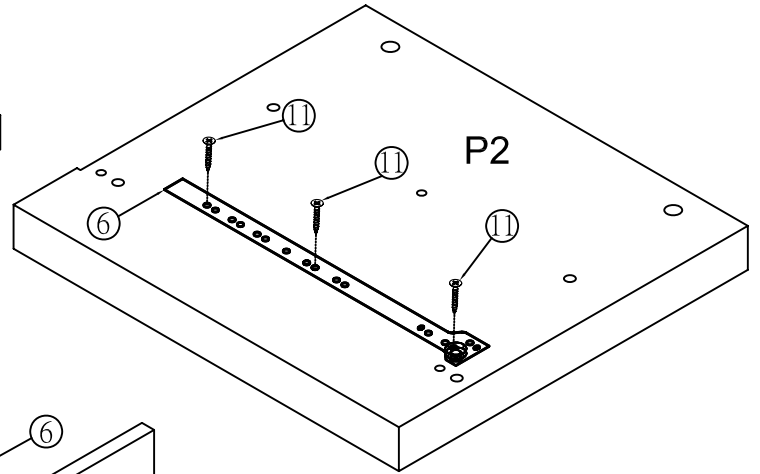

Assembly Instruction

Guildford TV Unit 3 Drawer

Require

Guildford TV Unit 3 Drawer parts list

DRAWER

contents of the bag

1		∅8 x 30mm	20PCS
2		∅15 x 12mm	24PCS
3		∅6.5 x 35mm	24PCS
4		96 x 9.5mm	3PCS
5		∅9 x 22mm	6PCS
6		400mm	6PCS
7		400mm	6PCS

8		83 x 22mm	1PC
9		∅10 x 10mm	12PCS
10		∅5 x 25mm	12PCS
11		∅7 x 12mm	36PCS
12		∅8 x 25mm	26PCS
13		∅6 x 12mm	30PCS
14		∅8 x 22mm	6PCS

step 1

6		6PCS
11		18PCS

step 2

1		4PCS
2		4PCS
3		4PCS
8		1PC

step 3

1		4PCS
8		1PC
12		4PCS

step 4

1		4PCS
2		6PCS
3		6PCS
8		1PC

step 5

1		4PCS
2		6PCS
3		6PCS
8		1PC
12		4PCS

step 6

1		4PCS
2		6PCS
3		6PCS
8		1PC

step 7