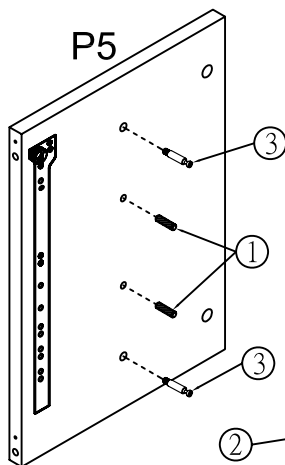

Assembly Instruction

Guildford TV Unit 3 Drawer

Require

Guildford TV Unit 3 Drawer parts list

DRAWER

contents of the bag

1		∅8 x 30mm	20PCS
2		∅15 x 12mm	24PCS
3		∅6.5 x 35mm	24PCS
4		96 x 9.5mm	3PCS
5		∅9 x 22mm	6PCS
6		400mm	6PCS
7		400mm	6PCS

8		83 x 22mm	1PC
9		∅10 x 10mm	12PCS
10		∅5 x 25mm	12PCS
11		∅7 x 12mm	36PCS
12		∅8 x 25mm	26PCS
13		∅6 x 12mm	30PCS
14		∅8 x 22mm	6PCS

step 1

6		6PCS
11		18PCS

step 2

1		4PCS
2		4PCS
3		4PCS
8		1PC

step 3

1		4PCS
8		1PC
12		4PCS

step 4

1		4PCS
2		6PCS
3		6PCS
8		1PC

step 5

1		4PCS
2		6PCS
3		6PCS
8		1PC
12		4PCS

step 6

1		4PCS
2		6PCS
3		6PCS
8		1PC

step 7