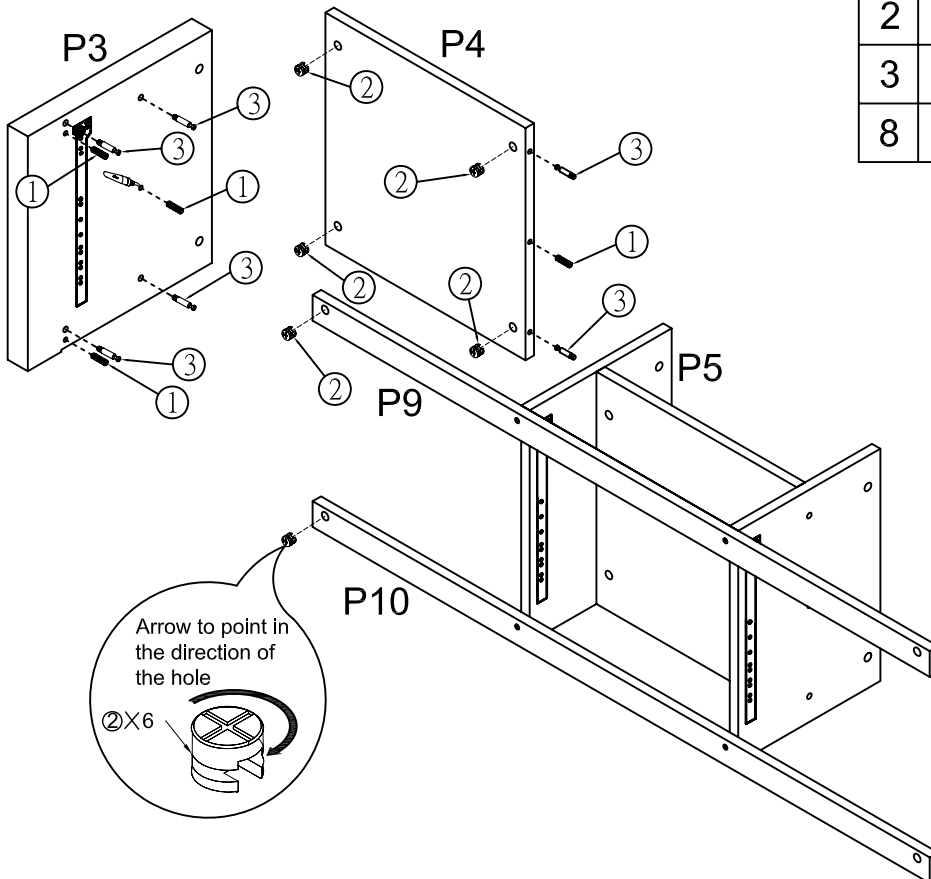

Assembly Instruction

Guildford TV Unit 3 Drawer

Require

Guildford TV Unit 3 Drawer parts list

DRAWER

contents of the bag

1		∅8 x 30mm	20PCS
2		∅15 x 12mm	24PCS
3		∅6.5 x 35mm	24PCS
4		96 x 9.5mm	3PCS
5		∅9 x 22mm	6PCS
6		400mm	6PCS
7		400mm	6PCS

8		83 x 22mm	1PC
9		∅10 x 10mm	12PCS
10		∅5 x 25mm	12PCS
11		∅7 x 12mm	36PCS
12		∅8 x 25mm	26PCS
13		∅6 x 12mm	30PCS
14		∅8 x 22mm	6PCS

step 1

6		6PCS
11		18PCS

step 2

1		4PCS
2		4PCS
3		4PCS
8		1PC

step 3

1		4PCS
8		1PC
12		4PCS

step 4

1		4PCS
2		6PCS
3		6PCS
8		1PC

step 5

1		4PCS
2		6PCS
3		6PCS
8		1PC
12		4PCS

step 6

1		4PCS
2		6PCS
3		6PCS
8		1PC

step 7