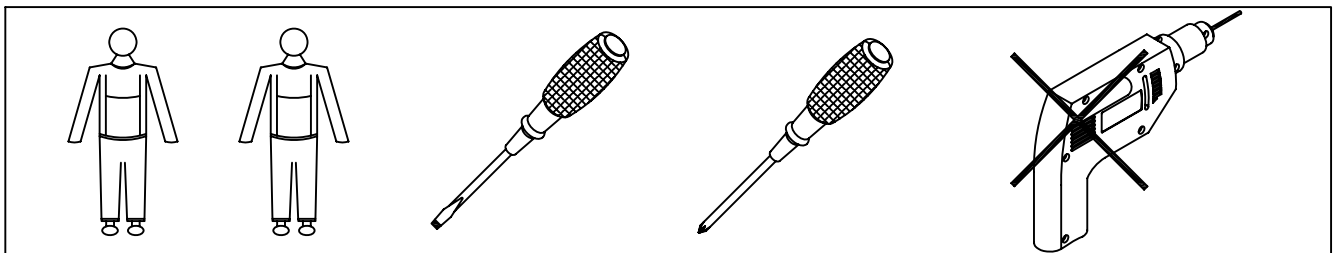

Assembly Instruction

Guildford TV Unit 3 Drawer

Require

Guildford TV Unit 3 Drawer parts list

DRAWER

contents of the bag

1		∅8 x 30mm	20PCS
2		∅15 x 12mm	24PCS
3		∅6.5 x 35mm	24PCS
4		96 x 9.5mm	3PCS
5		∅9 x 22mm	6PCS
6		400mm	6PCS
7		400mm	6PCS