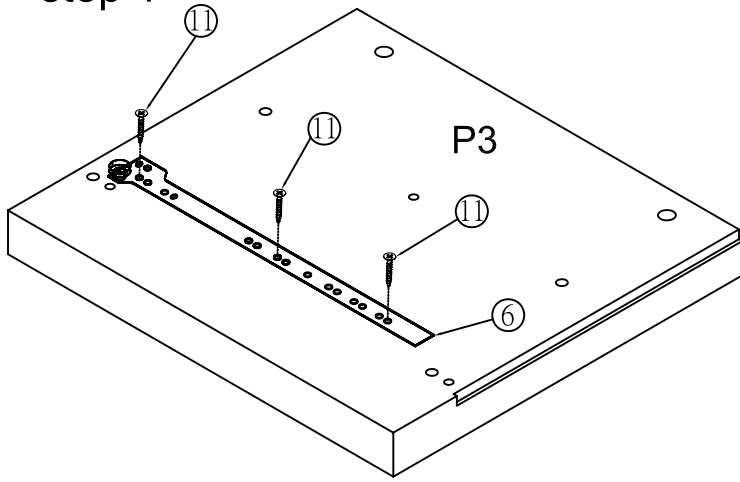

Assembly Instruction

Guildford TV Unit 3 Drawer

Require

Guildford TV Unit 3 Drawer parts list

DRAWER

contents of the bag

1		∅8 x 30mm	20PCS
2		∅15 x 12mm	24PCS
3		∅6.5 x 35mm	24PCS
4		96 x 9.5mm	3PCS
5		∅9 x 22mm	6PCS
6		400mm	6PCS
7		400mm	6PCS

8		83 x 22mm	1PC
9		∅10 x 10mm	12PCS
10		∅5 x 25mm	12PCS
11		∅7 x 12mm	36PCS
12		∅8 x 25mm	26PCS
13		∅6 x 12mm	30PCS
14		∅8 x 22mm	6PCS

step 1

6		6PCS
11		18PCS

step 2

1		4PCS
2		4PCS
3		4PCS
8		1PC

step 3

1		4PCS
8		1PC
12		4PCS

step 4

1		4PCS
2		6PCS
3		6PCS
8		1PC

step 5

1		4PCS
2		6PCS
3		6PCS
8		1PC
12		4PCS

step 6

1		4PCS
2		6PCS
3		6PCS
8		1PC

step 7