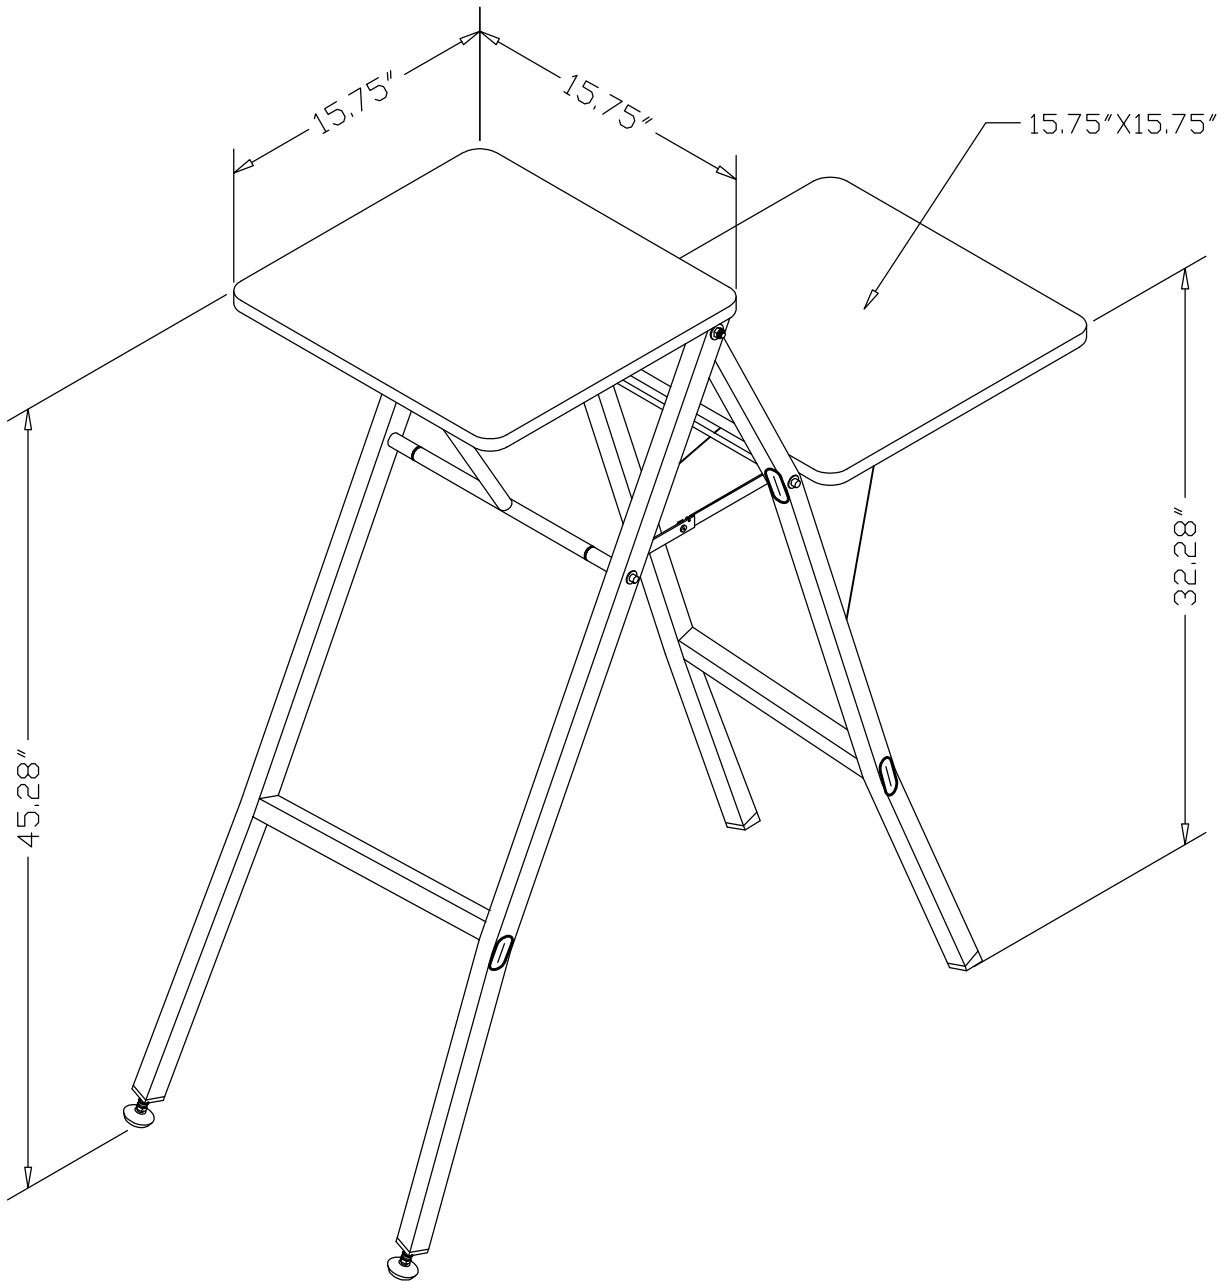

THIS PRINT SUPERSEDES
ANY PRINT DATED PRIOR TO:

NO:

9-1-08

| | | | | |
|--|---------------------|-----------------|--------------|-------|
| SCALE: NONE | DRAWN BY: D.E.K. | DATE: 9-1-08 | APP'D BY: | DATE: |
| MATERIAL NO: N/A | FINISH: N/A | | CAD | |
| NAME: GIGANT | | | | |
| DA-LITE SCREEN CO. WARSAW, INDIANA, USA | | | NO: _____ | |