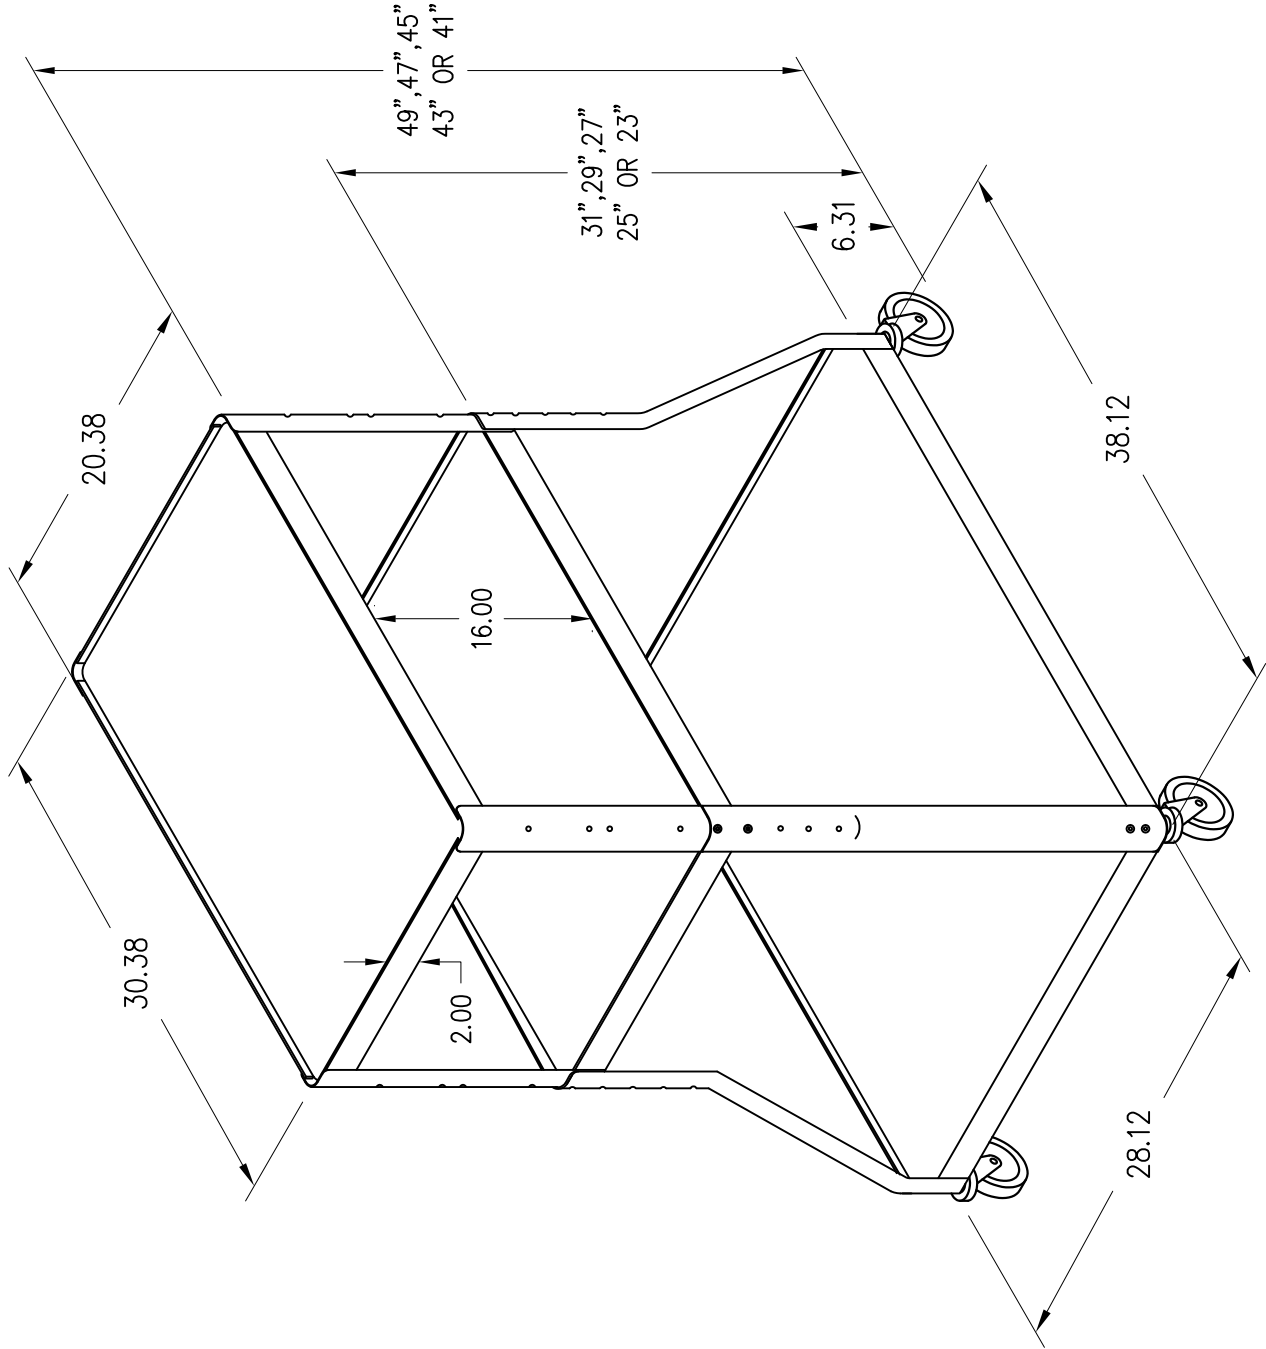

AV5UL--49J

THE **Advantage**

PRODUCTS COMPANY

1199 E. Central, Wichita, KS 67214-3922 Ph: (316) 263-4231

THIS DRAWING IS THE PROPERTY OF THE ADVANCE PRODUCTS COMPANY AND IS NOT TO BE REPRODUCED OR USED TO FURNISH INFORMATION FOR MAKING DRAWINGS EXCEPT WHERE PROVIDED BY AGREEMENT WITH SAID COMPANY.