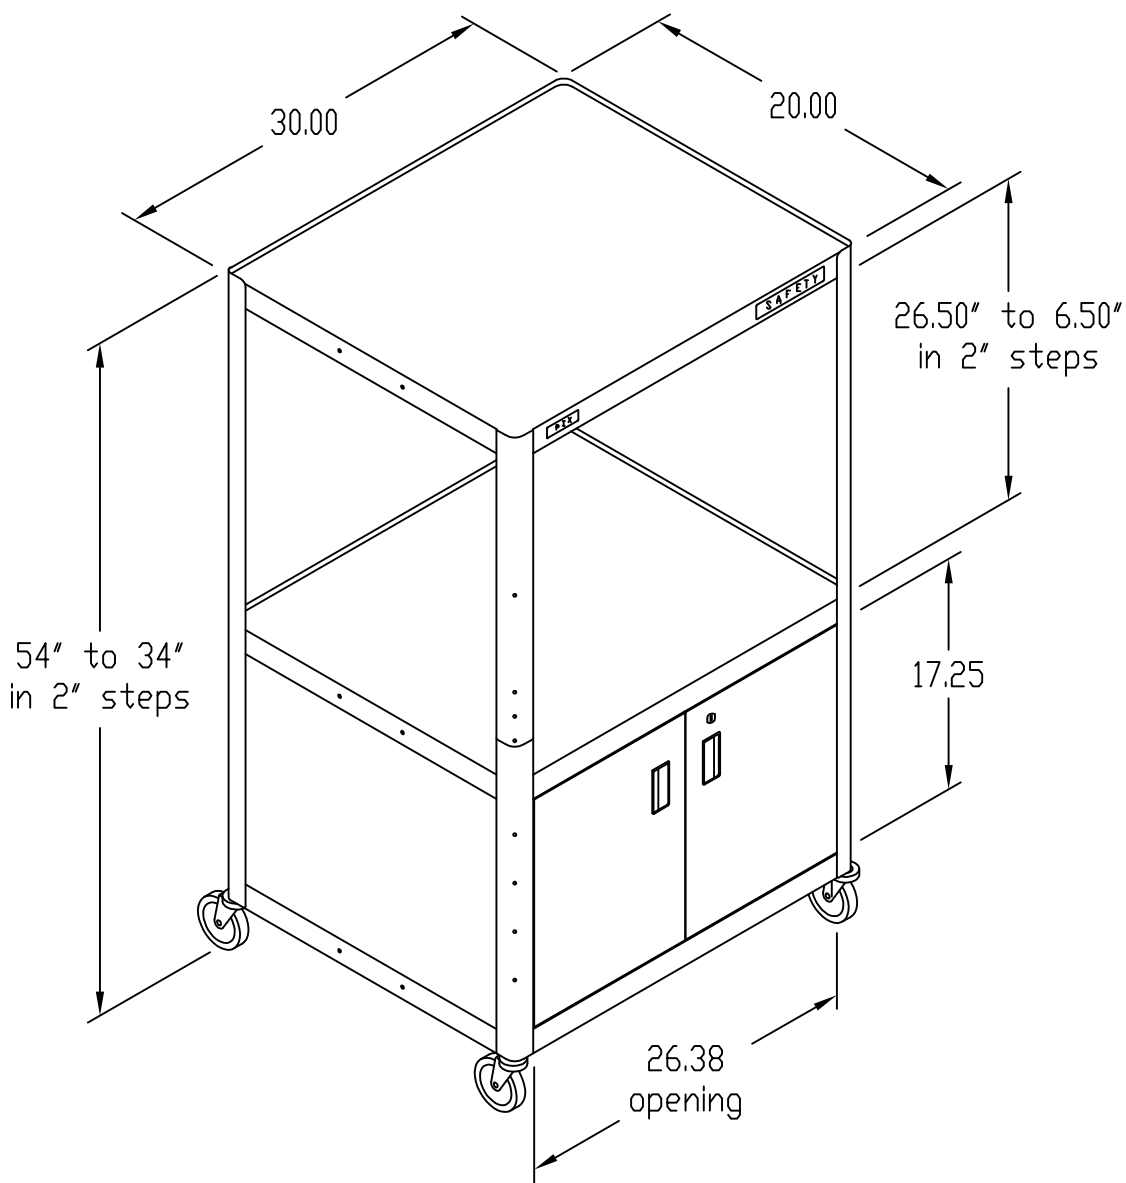

AV5C-54J

THE Advance
PRODUCTS COMPANY
1199 E. Central, Wichita, KS 67214-3922 Ph: (316) 263-4231

THIS DRAWING IS THE PROPERTY OF THE ADVANCE PRODUCTS COMPANY AND IS NOT TO BE REPRODUCED OR USED TO FURNISH INFORMATION FOR MAKING DRAWINGS EXCEPT WHERE PROVIDED BY AGREEMENT WITH SAID COMPANY.