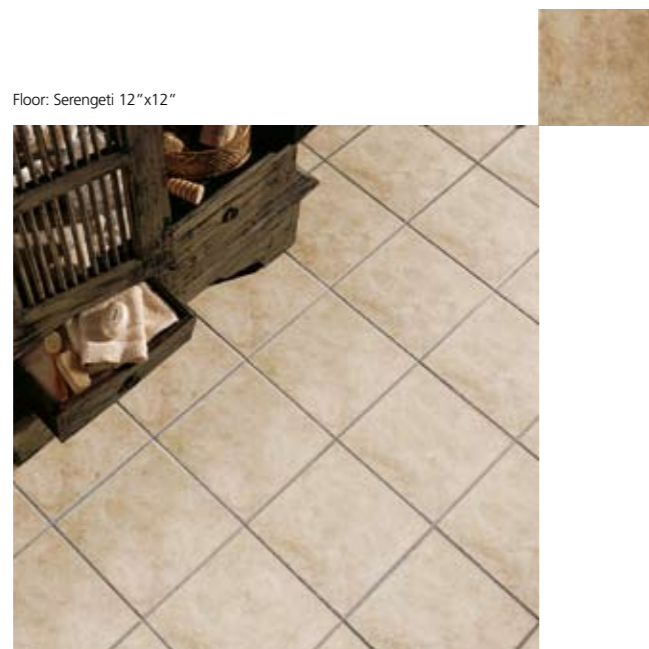

Floor: Serengeti 12"x12"