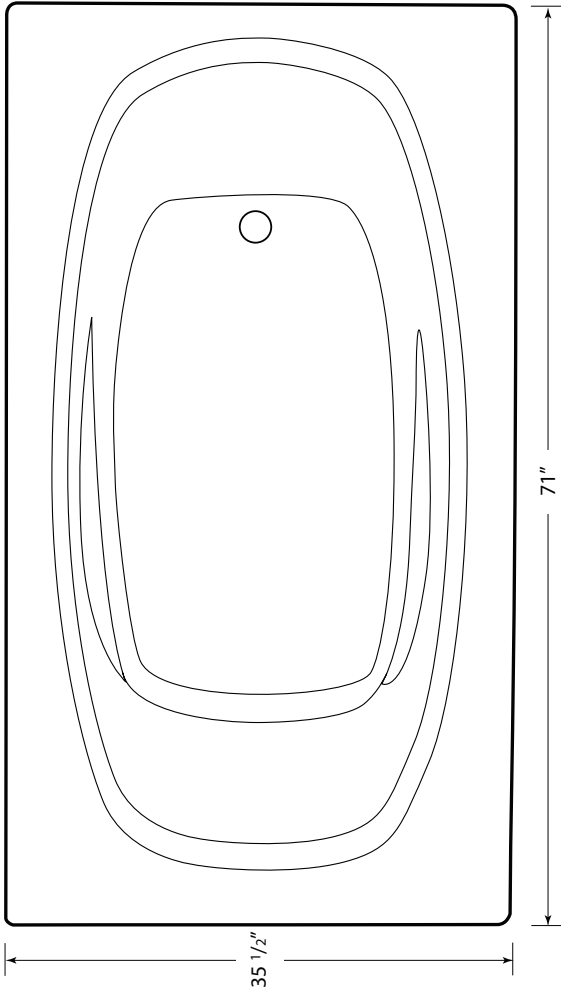

ST. KITTS 3672P

SPECIFICATIONS

- All dimensions are plus or minus 1/4" (Maximum Tolerance)
- We reserve the right to make changes without notice.
- Copyright © All Rights Reserved

MODEL: 3672P

SIZE: 35 1/2" X 71"

WEIGHT: 135 lbs. (TUB ONLY)

BOXED SIZE: 39" X 78" X 28"

AVERAGE FILL (gallons) : 50

MATERIAL: Acrylic reinforced fiberglass

Standard Colors: White, Bone, Biscuit

DRAWING NOT TO SCALE

Interior Depth	Interior Length Top	Interior Width Top	Interior Length Bottom	Interior Width Bottom
19	61	28	45	22