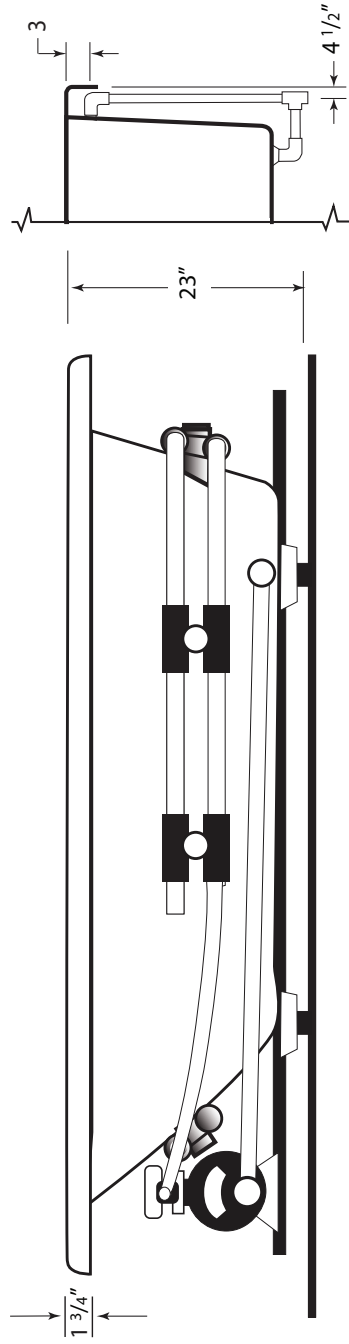

ST. KITTS 3672P

SPECIFICATIONS

- All dimensions are plus or minus 1/4" (Maximum Tolerance)
- We reserve the right to make changes without notice.
- Copyright © All Rights Reserved

MODEL: 3672P

SIZE: 35 1/2" X 71"

WEIGHT: 135 lbs. (TUB ONLY)

BOXED SIZE: 39" X 78" X 28"

AVERAGE FILL (gallons) : 50

MATERIAL: Acrylic reinforced fiberglass

Standard Colors: White, Bone, Biscuit

DRAWING NOT TO SCALE

Interior Depth	Interior Length Top	Interior Width Top	Interior Length Bottom	Interior Width Bottom
19	61	28	45	22