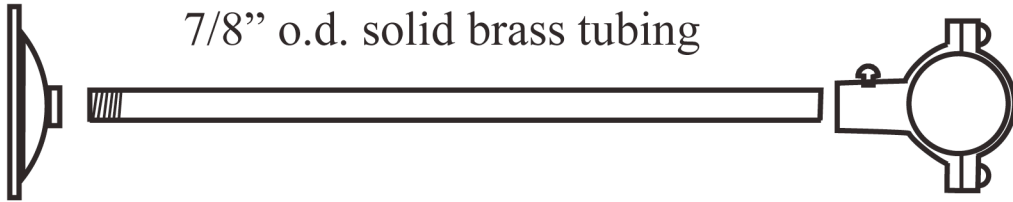

## #407 Round Shower Curtain Rings

### Ceiling Support

7/8" o.d. solid brass tubing

Double Ringlet

Supplied with (1) 404-1, 24" Ceiling support which may be trimmed to size.

Ceiling supports may also be ordered in 36", 48", or 60"

#424-1 Double ringlet is used to attach the ring to the shower riser.

**Double ringlet sold separately.**