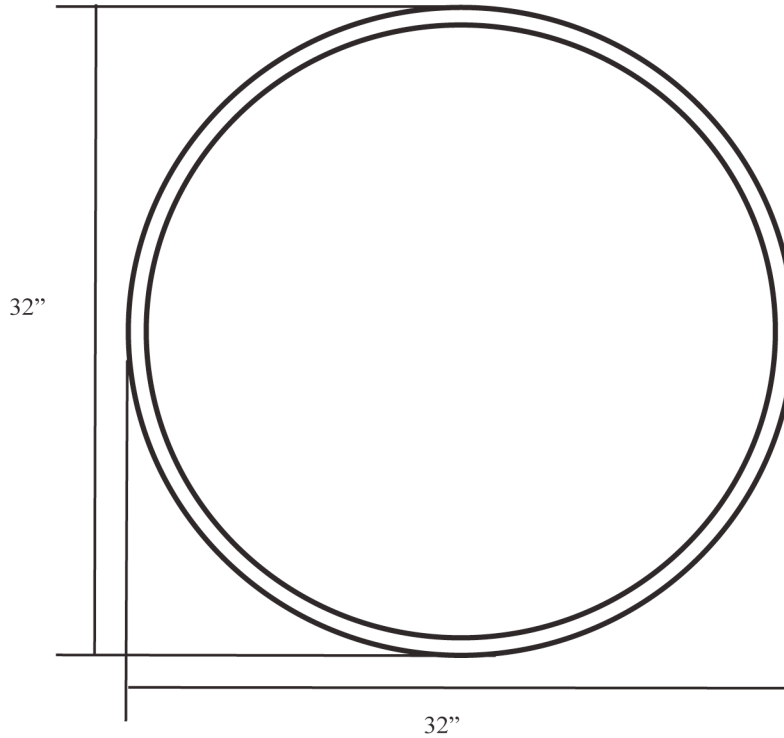

## #407 Round Shower Curtain Rings

### Ceiling Support

7/8" o.d. solid brass tubing

Double Ringlet

Supplied with (1) 404-1, 24" Ceiling support which may be trimmed to size.

Ceiling supports may also be ordered in 36", 48", or 60"

#424-1 Double ringlet is used to attach the ring to the shower riser.