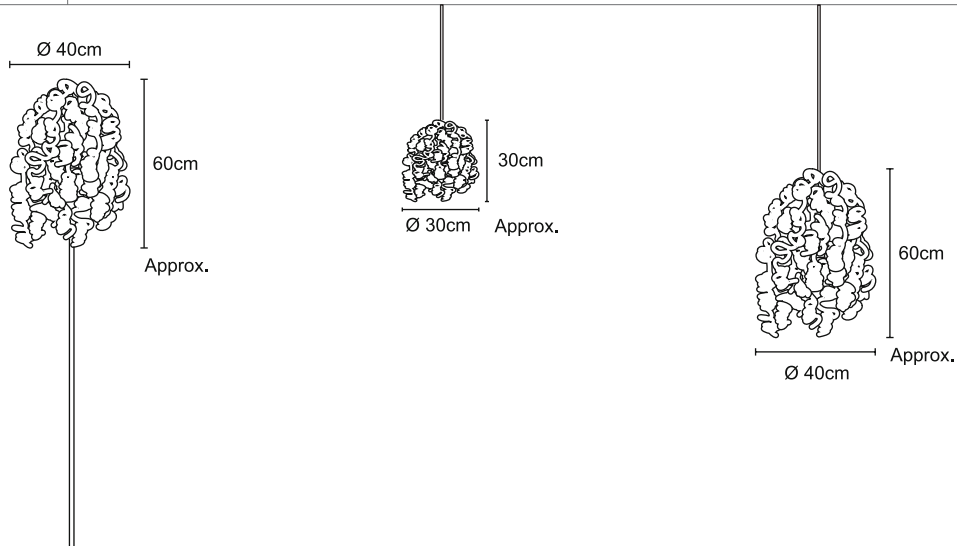

Bigoli

by Phayvanah Halsackda

Product Type:	Shade or Suspension
Colours:	White
Environment:	Indoor
Construction Materials:	Woven synthetic fabric and acrylic tube

Product: **Bigoli LARGE**
 Code: SB01913001
 Type: Shade
 Bulbs (max): 20W /100W
 Fitting: E27

Product: **Bigoli SMALL**
 Code: PB01911001
 Type: Shade
 Bulbs (max): 20W /100W
 Fitting: E27

Product: **Bigoli LARGE PENDANT**
 Code: PB01913001
 Type: Suspension
 Bulbs (max): 20W /100W
 Fitting: CAE27

If used with Base specifications may vary, recommended with Minima.
 Bigoli LARGE PENDANT supplied with CAE27 ceiling fitting.