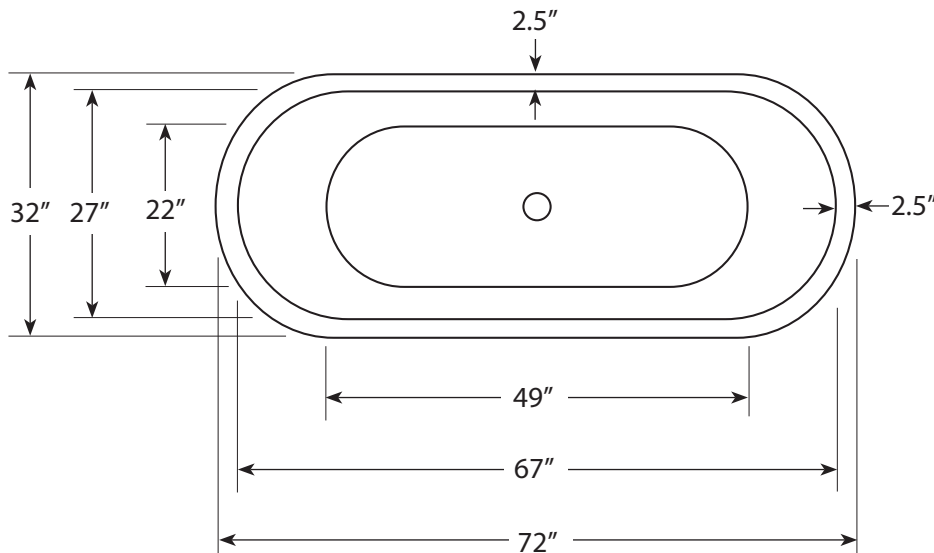

# SPECIFICATIONS

## 72" Aurora

### FEATURES

- \* 72" x 32" x 32" OD
- \* Hand hammered 16 gauge copper
- \* Single walled bathtub
- \* 2" drain opening
- \* Dimensions are not exact and may vary 1"