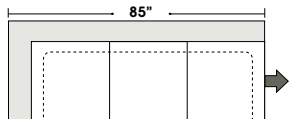

Sleeper Options:

- Queen Sleeper Option Available w/ Standard Mattress (Additional Charges Apply)
- Twin Sleeper Option Available w/ Standard Mattress (Additional Charges Apply)
- Deluxe Innerspring Mattress: Queen / Full / Twin (Additional Charges Apply)
- Air Dream Coil Mattress: Queen or Full Size Only (Additional Charges Apply)
- Hideaway Air Mattress: Queen Size Only (Additional Charges Apply)

Note: All sizes are approximate.

Suggested Configurations

3 Seat Sofa Queen Sleeper

Left Arm 3 Seat Sofa Queen Sleeper

Right Arm 3 Seat Sofa Queen Sleeper

SLEEPERS

"First Choice" Selection Shown