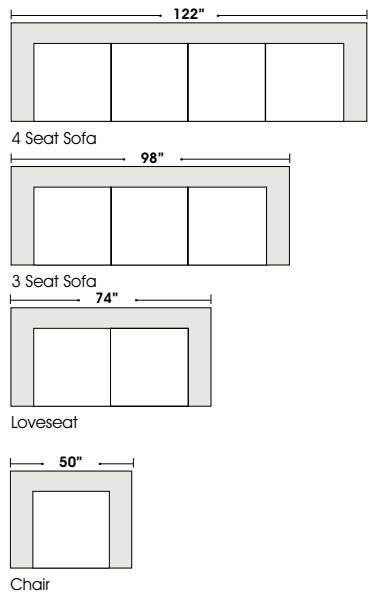

Houston

"...finding solutions for families,
especially busy moms."™

www.omnialeather.com www.kathyireland.com

by
OMNIA
FURNITURE

Americana

02.10.08

STANDARD