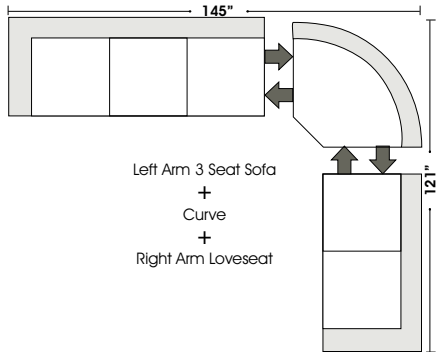

Sleeper Options:

- Queen Sleeper Option Available w/ Standard Mattress (Additional Charges Apply)
- Twin Sleeper Option Available w/ Standard Mattress (Additional Charges Apply)
- Deluxe Innerspring Mattress: Queen / Full / Twin (Additional Charges Apply)
- Air Dream Coil Mattress: Queen or Full Size Only (Additional Charges Apply)
- Hideaway Air Mattress: Queen Size Only (Additional Charges Apply)

Note: All sizes are approximate.

Suggested Configurations

3 Seat Sofa Queen Sleeper

Left Arm 3 Seat Sofa Queen Sleeper

Right Arm 3 Seat Sofa Queen Sleeper

SLEEPERS

"First Choice" Selection Shown