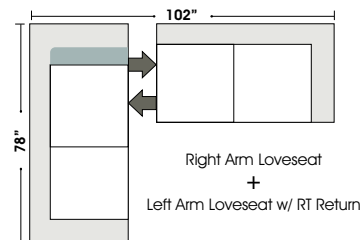

Sleeper Options:

- Queen Sleeper Option Available w/ Standard Mattress (Additional Charges Apply)
- Twin Sleeper Option Available w/ Standard Mattress (Additional Charges Apply)
- Deluxe Innerspring Mattress: Queen / Full / Twin (Additional Charges Apply)
- Air Dream Coil Mattress: Queen or Full Size Only (Additional Charges Apply)
- Hideaway Air Mattress: Queen Size Only (Additional Charges Apply)

Note: All sizes are approximate.

Suggested Configurations

3 Seat Sofa Queen Sleeper

Left Arm 3 Seat Sofa Queen Sleeper

Right Arm 3 Seat Sofa Queen Sleeper

SLEEPERS

"First Choice" Selection Shown