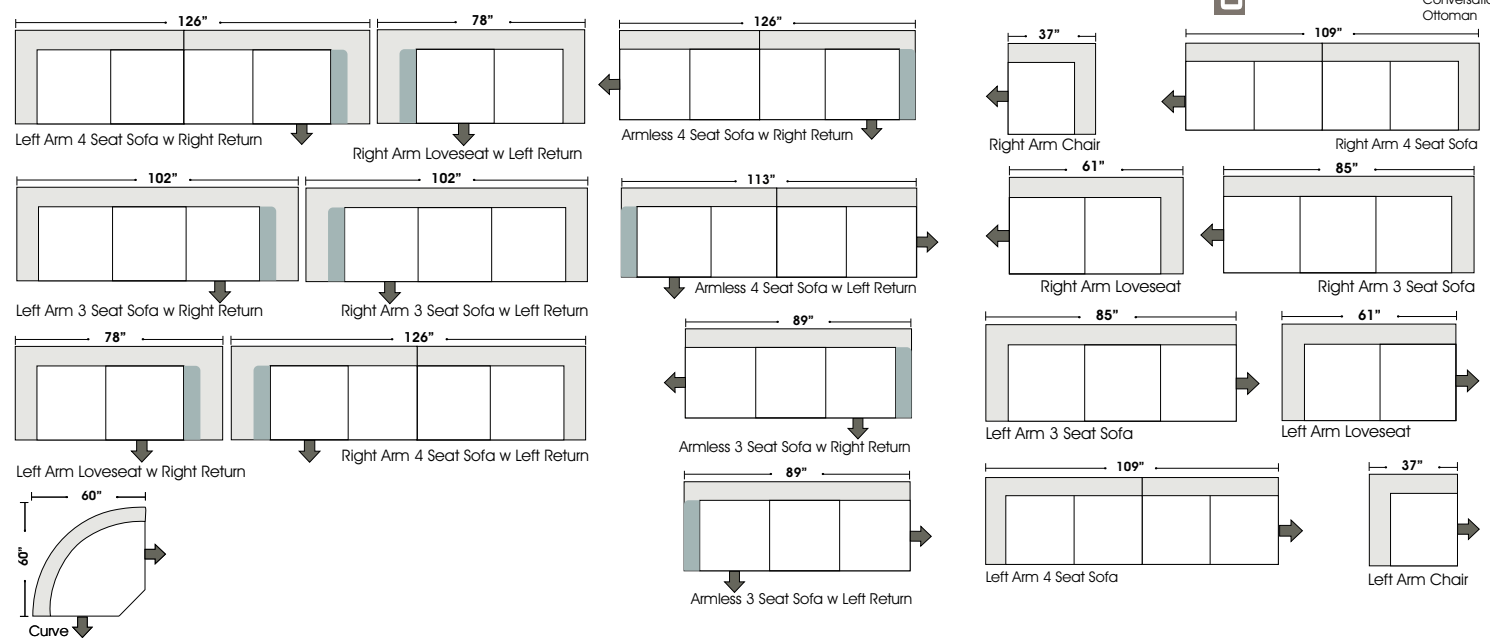

CONVERSATION SOFAS

OTTOMAN

L-SHAPE / 90 DEGREE SECTIONAL

Features ✓ Special orders shipped within 4-6 weeks

Standard:

- All Full or Top-Grain Leather
- All hardwood frames

Options:

- Down Seats & Down Backs (Additional Charges Apply)
- No. 33 Firm Seating

Sleeper Options:

- Queen Sleeper Option Available w/ Standard Mattress (Additional Charges Apply)
- Twin Sleeper Option Available w/ Standard Mattress (Additional Charges Apply)
- Deluxe Innerspring Mattress: Queen / Full / Twin (Additional Charges Apply)
- Air Dream Coil Mattress: Queen or Full Size Only (Additional Charges Apply)
- Hideaway Air Mattress: Queen Size Only (Additional Charges Apply)

Note: All sizes are approximate.

Suggested Configurations

3 Seat Sofa Queen Sleeper

Left Arm 3 Seat Sofa Queen Sleeper

Right Arm 3 Seat Sofa Queen Sleeper

SLEEPERS

"First Choice" Selection Shown