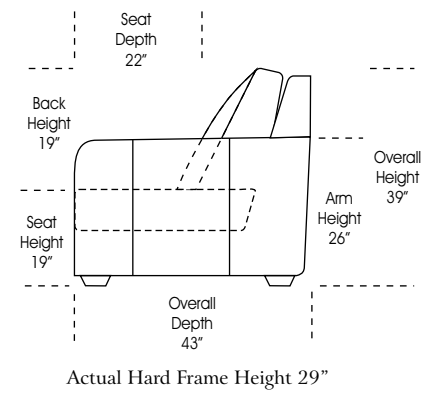

Features ✓ Special orders shipped within 4-6 weeks

Standard:

- All Full or Top-Grain Leather
- All hardwood frames

Options:

- Down Seats & Down Backs (Additional Charges Apply)
- No. 33 Firm Seating

Sleeper Options:

- Queen Sleeper Option Available w/ Standard Mattress (Additional Charges Apply)
- Twin Sleeper Option Available w/ Standard Mattress (Additional Charges Apply)
- Deluxe Innerspring Mattress: Queen / Full / Twin (Additional Charges Apply)
- Air Dream Coil Mattress: Queen or Full Size Only (Additional Charges Apply)
- Hideaway Air Mattress: Queen Size Only (Additional Charges Apply)