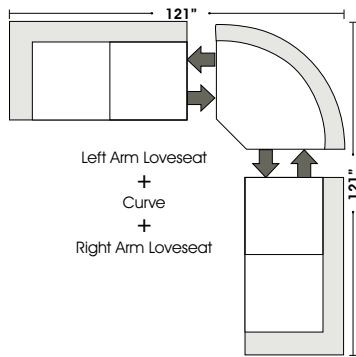

Sleeper Options:

- Queen Sleeper Option Available w/ Standard Mattress (Additional Charges Apply)
- Twin Sleeper Option Available w/ Standard Mattress (Additional Charges Apply)
- Deluxe Innerspring Mattress: Queen / Full / Twin (Additional Charges Apply)
- Air Dream Coil Mattress: Queen or Full Size Only (Additional Charges Apply)
- Hideaway Air Mattress: Queen Size Only (Additional Charges Apply)

Note: All sizes are approximate.

Suggested Configurations

3 Seat Sofa Queen Sleeper

Left Arm 3 Seat Sofa Queen Sleeper

Right Arm 3 Seat Sofa Queen Sleeper

SLEEPERS

"First Choice" Selection Shown