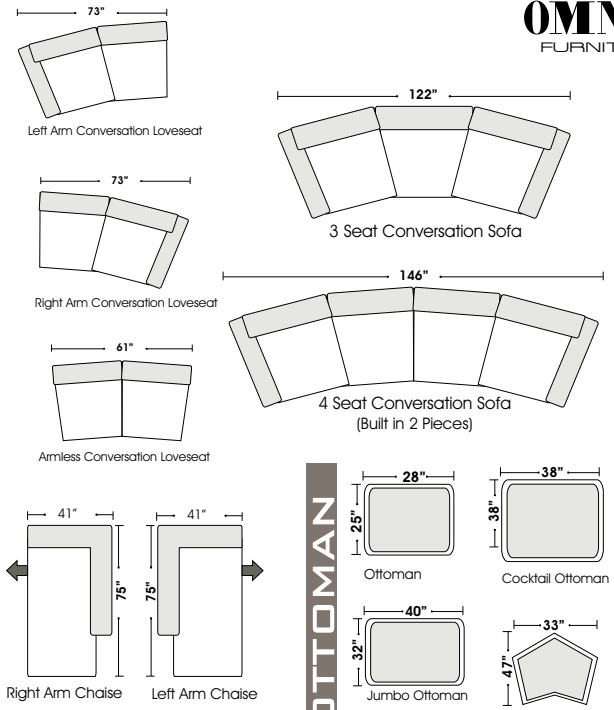

CONVERSATION SOFAS

OTTOMAN

L-SHAPE / 90 DEGREE SECTIONAL

Features ✓ Special orders shipped within 4-6 weeks

Standard:

- All Full or Top-Grain Leather
- All hardwood frames

Options:

- Down Seats & Down Backs (Additional Charges Apply)
- No. 33 Firm Seating

Sleeper Options:

- Queen Sleeper Option Available w/ Standard Mattress (Additional Charges Apply)
- Twin Sleeper Option Available w/ Standard Mattress (Additional Charges Apply)
- Deluxe Innerspring Mattress: Queen / Full / Twin (Additional Charges Apply)
- Air Dream Coil Mattress: Queen or Full Size Only (Additional Charges Apply)
- Hideaway Air Mattress: Queen Size Only (Additional Charges Apply)

Note: All sizes are approximate.

Suggested Configurations

3 Seat Sofa Queen Sleeper

Left Arm 3 Seat Sofa Queen Sleeper

Right Arm 3 Seat Sofa Queen Sleeper

SLEEPERS

"First Choice" Selection Shown