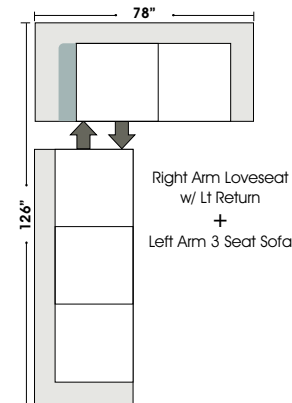

Sleeper Options:

- Queen Sleeper Option Available w/ Standard Mattress (Additional Charges Apply)
- Twin Sleeper Option Available w/ Standard Mattress (Additional Charges Apply)
- Deluxe Innerspring Mattress: Queen / Full / Twin (Additional Charges Apply)
- Air Dream Coil Mattress: Queen or Full Size Only (Additional Charges Apply)
- Hideaway Air Mattress: Queen Size Only (Additional Charges Apply)

Note: All sizes are approximate.

Suggested Configurations

3 Seat Sofa Queen Sleeper

Left Arm 3 Seat Sofa Queen Sleeper

Right Arm 3 Seat Sofa Queen Sleeper

SLEEPERS

"First Choice" Selection Shown