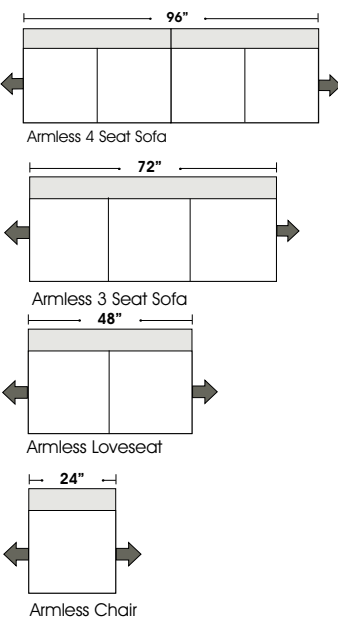

CONVERSATION SOFAS

OTTOMAN

L-SHAPE / 90 DEGREE SECTIONAL

Features ✓ Special orders shipped within 4-6 weeks

Standard:

- All Full or Top-Grain Leather
- All hardwood frames

Options:

- Down Seats & Down Backs (Additional Charges Apply)
- No. 33 Firm Seating

Sleeper Options:

- Queen Sleeper Option Available w/ Standard Mattress (Additional Charges Apply)
- Twin Sleeper Option Available w/ Standard Mattress (Additional Charges Apply)
- Deluxe Innerspring Mattress: Queen / Full / Twin (Additional Charges Apply)
- Air Dream Coil Mattress: Queen or Full Size Only (Additional Charges Apply)
- Hideaway Air Mattress: Queen Size Only (Additional Charges Apply)

Note: All sizes are approximate.

Suggested Configurations

3 Seat Sofa Queen Sleeper

Left Arm 3 Seat Sofa Queen Sleeper

Right Arm 3 Seat Sofa Queen Sleeper

SLEEPERS

"First Choice" Selection Shown