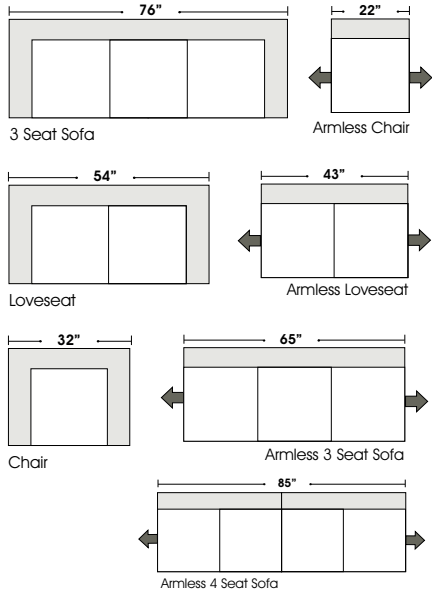

# Skyline

STANDARD

RETURN

STANDARD

ONE ARM