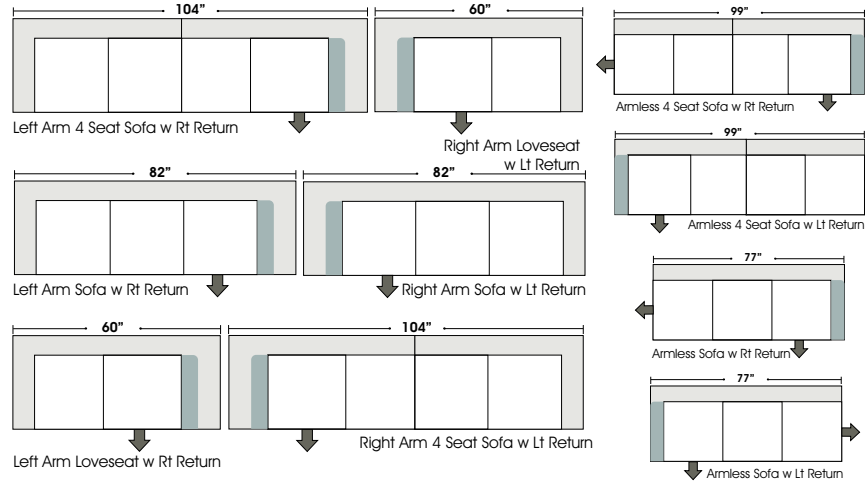

# Skyline

STANDARD

RETURN

STANDARD

ONE ARM

### Options:

- Down Seats (Additional Charges Apply)
- Down Backs (Additional Charges Apply)
- Legs available in Honey Oak, Black and Cherry Finish

Special orders shipped within 4-6 weeks

Note: All sizes are approximate.