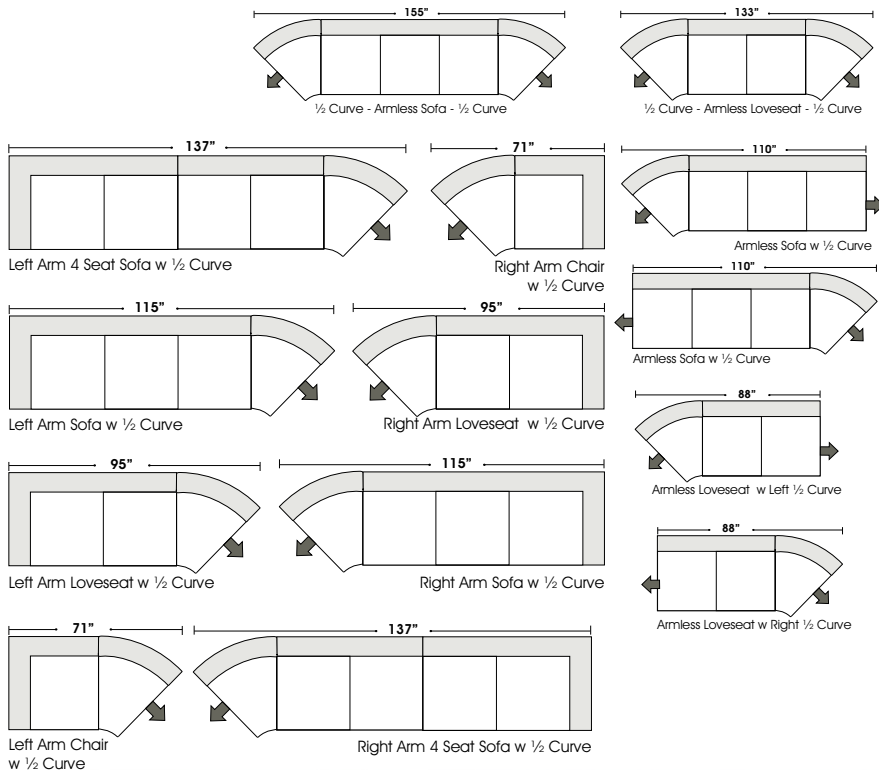

# Skyline

STANDARD

RETURN

STANDARD

ONE ARM

### Options:

- Down Seats (Additional Charges Apply)
- Down Backs (Additional Charges Apply)
- Legs available in Honey Oak, Black and Cherry Finish

Special orders shipped within 4-6 weeks

Note: All sizes are approximate.