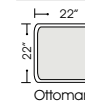

Skyline

STANDARD

RETURN

STANDARD

ONE ARM

Features

February 13, 2006

Standard:

- All Full or Top-Grain Leather
- All hardwood frames
- Legs - Coffee Bean Finish

Options:

- Down Seats (Additional Charges Apply)
- Down Backs (Additional Charges Apply)
- Legs available in Honey Oak, Black and Cherry Finish

Special orders shipped within 4-6 weeks

Note: All sizes are approximate.

OTTOMAN