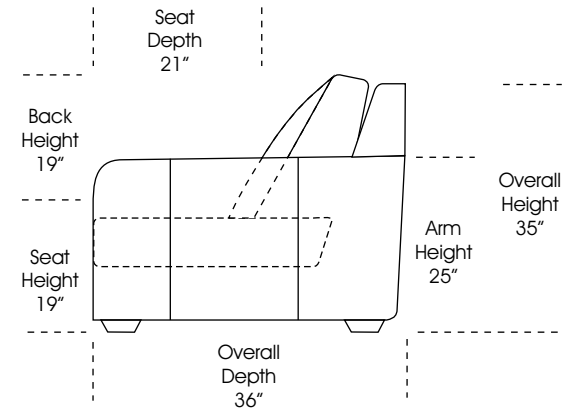

### Options:

- Down Seats (Additional Charges Apply)
- Down Backs (Additional Charges Apply)
- Legs available in Honey Oak, Black and Cherry Finish

Special orders shipped within 4-6 weeks

Note: All sizes are approximate.