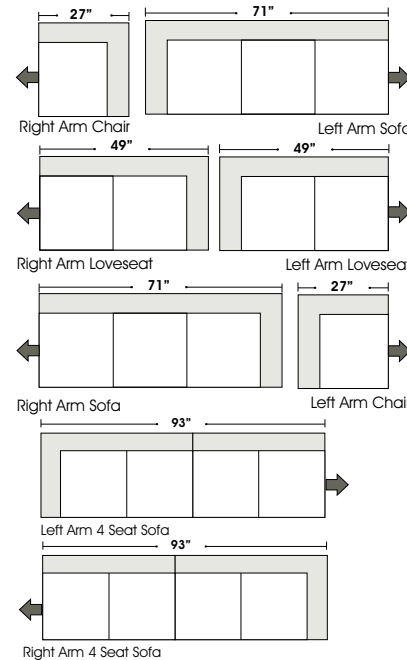

# Skyline

STANDARD

RETURN

STANDARD

ONE ARM